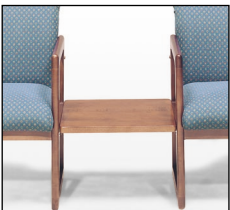

THE TRIAD
COLLECTION

806 805

247

147

THE TRIAD COLLECTION

Outside Dimensions:
33.5H x 22.75W x 26D
Inside Dimensions:
17H x 20W x 19D
Arm Height: 26
Seat Height: 19.5

804

Outside Dimensions:
32H x 22.5W x 26.5D
Inside Dimensions:
14H x 20W x 19D
Arm Height: 26.5
Seat Height: 20.5

147

Outside Dimensions:
33.5H x 44W x 26D
Inside Dimensions:
17H x 41.5W x 19D
Arm Height: 26
Seat Height: 19.5

805

Outside Dimensions:
32H x 44W x 26.5D
Inside Dimensions:
14H x 41.5W x 19D
Arm Height: 26.5
Seat Height: 20.5

247

Outside Dimensions:
33.5H x 65W x 26D
Inside Dimensions:
17H x 62.5W x 19D
Arm Height: 26
Seat Height: 19.5

806

Outside Dimensions:
32H x 65W x 26.5D
Inside Dimensions:
14H x 62.5W x 19D
Arm Height: 26.5
Seat Height: 20.5

347

Also Available:
807 (Call for dimensions)

Also Available:
447 (Call for dimensions)

804 (Open Back Option)

Dimensions:
25.5L x 25.5W

480

Dimensions:
16H x 48L x 19.5W

483