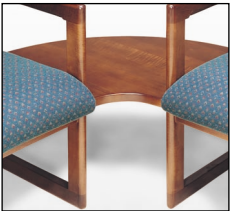

THE TRIAD
COLLECTION

806 805

247

147

THE TRIAD COLLECTION

Outside Dimensions:
33.5H x 22.75W x 26D
Inside Dimensions:
17H x 20W x 19D
Arm Height: 26
Seat Height: 19.5

804

Outside Dimensions:
32H x 22.5W x 26.5D
Inside Dimensions:
14H x 20W x 19D
Arm Height: 26.5
Seat Height: 20.5

147

Outside Dimensions:
33.5H x 44W x 26D
Inside Dimensions:
17H x 41.5W x 19D
Arm Height: 26
Seat Height: 19.5

805

Outside Dimensions:
32H x 44W x 26.5D
Inside Dimensions:
14H x 41.5W x 19D
Arm Height: 26.5
Seat Height: 20.5

247

Outside Dimensions:
33.5H x 65W x 26D
Inside Dimensions:
17H x 62.5W x 19D
Arm Height: 26
Seat Height: 19.5

806

Outside Dimensions:
32H x 65W x 26.5D
Inside Dimensions:
14H x 62.5W x 19D
Arm Height: 26.5
Seat Height: 20.5

347

Also Available:
807 (Call for dimensions)

Also Available:
447 (Call for dimensions)

804 (Open Back Option)

Dimensions:
25.5L x 25.5W

480

Dimensions:
16H x 48L x 19.5W

483