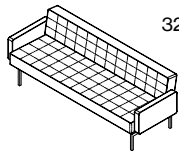

32 LOUNGE THREE SEAT SOFA

32023	16½	23	77¾	29¼	29½	8	144	7,250	7,620	7,930	11,025	11,670	11,700	7,915	8,530	9,190	9,870

Standard Features:

- Seat depth for Dining Collection: 18½"d
- Seat depth for Lounge Collection: 22"d
- Standard with tufting on seat & back
- Plywood frame with soy based polyurethane foam
- Support frame & legs are standard in brushed aluminum finish.
- Powder coat finishes also available upon request