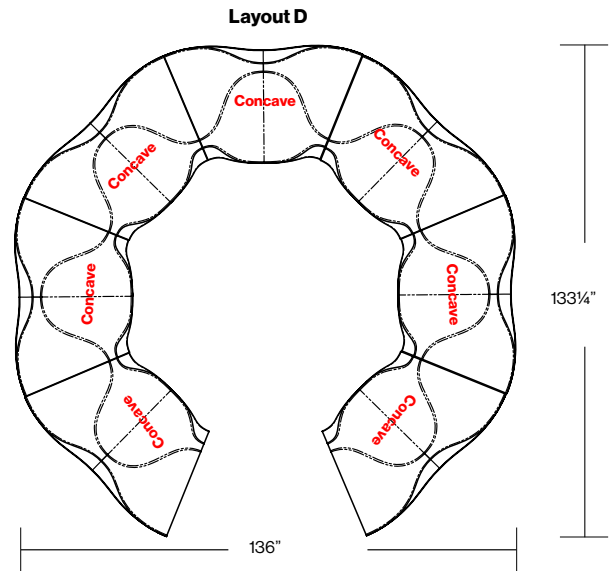

Layout "D" consists of:
7 Sofa Elements providing a total of 13 Seats
From left to right: Concave Sofa Element #10402, Concave Sofa Element #10402, Concave Sofa Element #10402, Concave Sofa Element #10402, Concave Sofa Element #10402, Concave Sofa Element #10402, Concave Sofa Element #10402