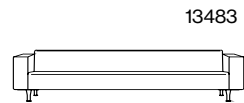

THREE SEAT SOFA

13483	16	24	90	33	26	7½	140	5,270	5,680	8,635	9,520	9,880	5,895	6,470	7,085	7,725

The frame is a laminated wood base frame with tubular steel support under the fixed cushion.

The seat and back are polyurethane foam. The seat foam is covered in Fortrel®. Upholstered in leather or fabric. Tufted seat when upholstered in leather. Back can be tufted if desired.

Laminated wood base frame with tubular steel support under the fixed cushion. The legs are solid aluminum in a brushed finish.