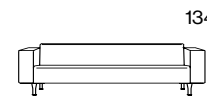

TWO SEAT SOFA