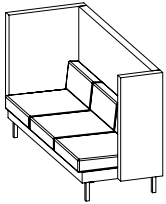

TUXEDO™ COVE THREE SEAT SOFA RIGHT

12450	17	46	79^{1/4}	31	46	12	216										
							COM Frame	8^{1/4}	149								
							COM Seat & Back Cushion	4^{1/2}	81								

8,840	9,285	13,285	14,825	15,345	9,840	10,760	11,745	12,765