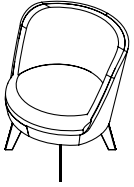

LOUNGE SEATING

Elite design - Nienkamper

— US Only —

Model Number	Seat H"	Arm H"	W"	D"	H"	Fabric		COM	COL	Neather	Verde	Grano	Cremoso	Knoll Fabrics			
						Yds.	Sq. Ft.							1	2	3	4

ELITE CHAIR WITH FIXED BASE