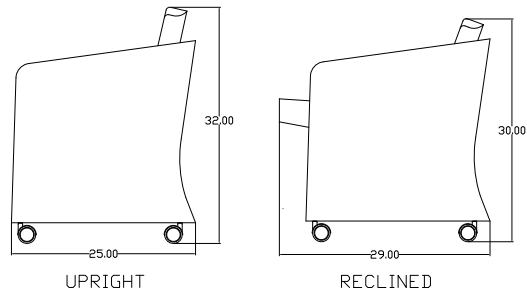

LOUNGE SEATING

Work:Recline design - 5D Studio

— US Only —

Model Number	Seat H"	Arm H"	W"	D"	H"	Fabric Yds.	Leather Sq. Ft.	COM	COL	Verde	Grano	Cremoso	Knoll Fabrics			
													1	2	3	4

WORK:RECLINE CHAIR

11000	18	24.5	25	26	33	33³/₄	68	3,245	3,415	4,680	5,000	5,315	3,560	3,845	4,155	4,475

Unique feature: reclining back, forward sliding seat pan.