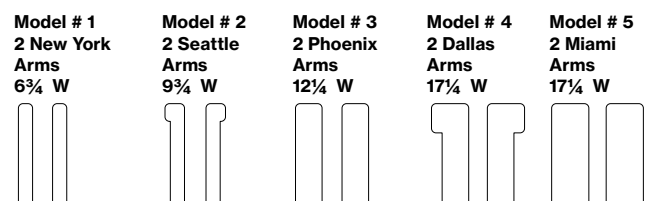

Eden series passes CAL 133 certified for an upcharge of $2775 list for six seat and $3235 list for seven seat. Certification applies to Nienkamper leathers and fabrics that have a minimum of 50% natural fibre content. COM's and COL's are subject to approval. Add the extension -CAL to the model number when ordering.

*Add the width of the arms selected to the width of the sofa, see arm widths below right.

Back cushions have a foam core with Dacron wrap. Choose from two seat cushion fillings. Contract Filling is a firmer cushion. Residential Filling is a softer cushion. Both seat cushions are a combination of foam and down/feathers.