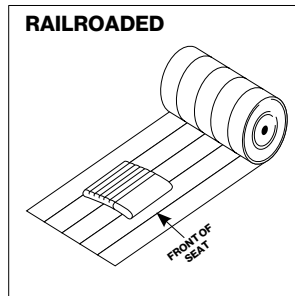

KNOLL FABRICS:

All Nienkämper seating available in fabric includes pricing for four grades of fabric, see the Knoll fabric grade columns throughout this book. All fabric orders should be made when ordering the furniture. For Knoll fabric samples contact the Knoll Customer Service department at 1.866.565.5858.

All yardage requirements are noted for each model number and option, refer to the pricing charts in this book. All yardage requirements shown in our price list are based on 54" plain material. Fabrics which have a repeat that must be matched, or are less than 54" wide, will require more yardage. Check with Customer Service before ordering. There may be yardage savings for quantity orders of the same model. Check with Customer Service before ordering. ALL COM WILL BE CUT AND APPLIED AT OUR DISCRETION UNLESS SPECIAL CUTTING INSTRUCTIONS ARE INCLUDED IN WRITING WITH THE ORDER. FABRIC PATTERNS SHOULD BE IDENTIFIED AS APPLIED VERTICALLY OR HORIZONTALLY ON A FRAME. WE CANNOT BE HELD RESPONSIBLE FOR RECEIPT OF DEFECTIVE FABRIC AS WE APPLY ALL COM AS FIRST QUALITY GOODS.

Fabric Width	Plain Fabric	2" - 14" Repeat	15" - 24" Repeat	25" - 27" Repeat	28" - 36" Repeat
54"	0%	10%	15%	20%	25%
50"	10%	20%	25%	30%	35%
48"	15%	25%	30%	35%	40%
45"	40%	50%	55%	60%	65%
36"	50%	60%	65%	70%	75%

We cannot be held responsible if yardage supplied is insufficient to complete an order.

CUSTOMER'S OWN LEATHER:

All furniture listed in this price list that is available with leather has pricing in COL, refer to the COL column throughout this book. Leather is applied to avoid scars, however, some markings are inherent in this natural material. Square footage requirements are based on cow hides measuring 50 sq.ft. per hide. Consult Nienkämper's Customer Service Department for square footage requirements before ordering when using hides that do not meet these requirements. Application instructions must accompany all COL orders. In the absence of these instructions Nienkämper will determine the best method of upholstery.

SHIPPING YOUR MATERIALS:

For Canada
Customer supplied material must be sent prepaid to:

Nienkämper International, Inc.
257 Finchdene Square
Toronto, Ontario
Canada M1X 1B9

From all locations outside of Canada
Customer supplied material must be sent prepaid to:

Livingston International
c/o Nienkämper
257 Finchdene Square
Toronto, Ontario
Canada M1X 1B9

All packages must include a copy of a commercial invoice showing the exact yardage, value and fibre content of the fabric and must indicate our order confirmation number, or customer's purchase order number, and the furniture for which it is intended.