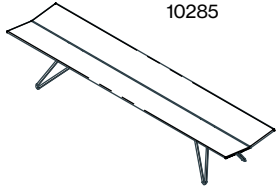

STOOLS AND BENCHES

Patkau Bench design – Patkau Architects

– US Only –

Model Number	W"	D"	H"	List

PATKAU BENCH

10281	48	21½	16½	8,235
10282	60	21½	16½	8,775
10283	72	21½	16½	9,360
10284	84	21½	16½	9,810
10285	96	21½	16½	10,265