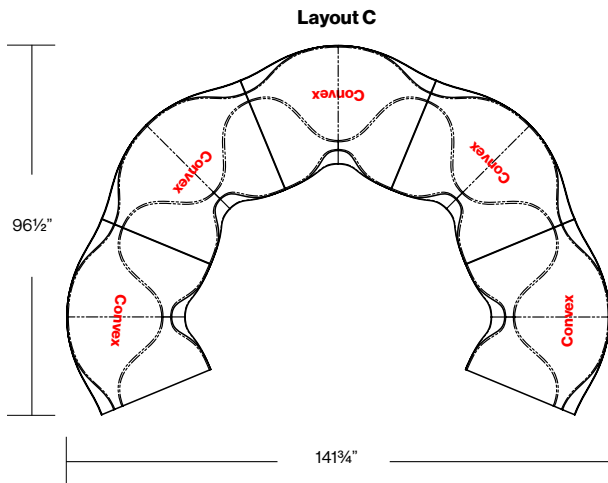

Layout "C" consists of:
5 Sofa Elements providing a total of 9 Seats
From left to right: Convex Sofa Element #10401, Convex Sofa Element #10401, Convex Sofa Element #10401, Convex Sofa Element #10401, Convex Sofa Element #10401