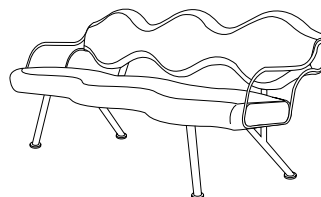

Model #14037
Polished aluminum frame and arms