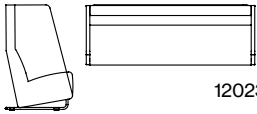

BASS HIGH BACK 3 SEATER SOFA