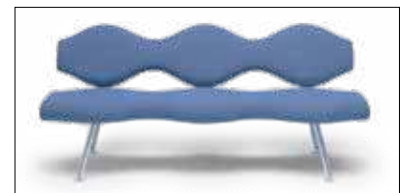

Model #14031
Fully upholstered,
polished aluminum
frame