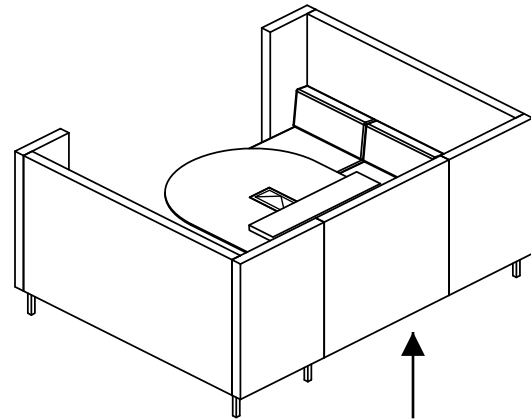

LOUNGE SEATING

Tuxedo™ Cove & Gateway™ Media Lift Table Design – Nienkämper & busk + hertzog

Table options for Tuxedo™ Cove include the Gateway™ tables, with a full range of connectivity. The Gateway™ Media Lift Table with Relaxed Work Height (26 H) provides a free standing solution while the Gateway™ Wall Mounted Table with Relaxed Work Height (26 H) offers another option for television screen and monitor to be mounted on the interconnecting panel.

Gateway™ Media Lift Table effortlessly transforms meeting tables to create innovative multimedia solutions for communication, presentations and interactive work spaces. At the touch of the remote control, the unit raises the monitor screen up from the base cabinet. The ultimate in professional appearance, Gateway™ Media Lift combines sophistication and function to create additional space, protect your TV from damage or to hide it away from sight.

interconnecting panel: 38-3/4 h
Model # 12451