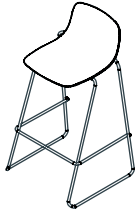

STOOLS AND BENCHES

Jackal Stool design - Fig40

— US Only —

Model Number	Seat H"	W"	D"	H"	List
JACKAL STOOL					
10226		20¾	19½	37 ⅞