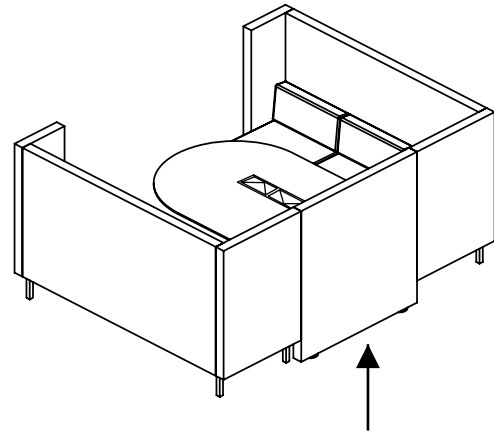

LOUNGE SEATING

Tuxedo™ Cove & Gateway™ Wall Mounted Table Design – Nienkämper & busk + hertzog

Gateway™ Wall Mounted Table provides a simple solution by mounting a TV or monitor screen directly onto the interconnecting panel. The wall mounted Gateway™ table with single base provides maximum kneespace for users.

interconnecting panel: 46 h
Model # 12452