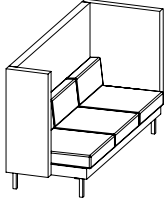

LOUNGE SEATING

Tuxedo™ Cove Design – Nienkämper

— US Only —

Model Number	Seat H"	Arm H"	W"	D"	H"	Fabric Yds.	Leather Sq. Ft.	COM	COL	Verde	Grano	Cremoso	Knoll Fabrics			
													1	2	3	4

TUXEDO™ COVE THREE SEAT SOFA LEFT

12449	17	46	79^{1/4}	31	46	12	216										
							COM Frame	8^{1/4}	149								
							COM Seat & Back Cushion	4^{1/2}	81								

8,840	9,285	13,285	14,825	15,345	9,840	10,760	11,745	12,765