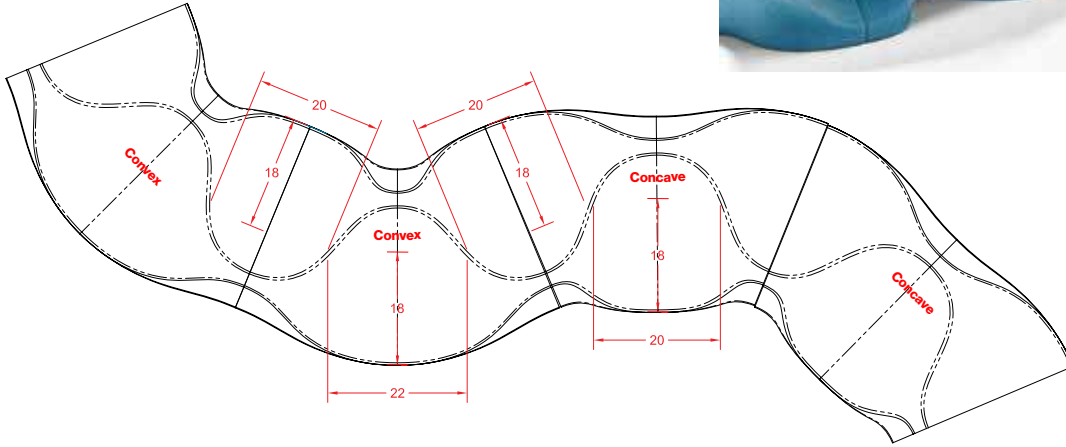

Note:

Fabric with 4 way stretch is recommended on Heartbeat chair, COM should be approved by Nienkamper factory.

LOUNGE SEATING

Heartbeat design - Karim Rashid

Heartbeat Layout

— US Only —

Layout "A" consists of:
 4 Sofa Elements & 2 Table Elements providing a total of 7 Seats
 From left to right: Convex Sofa Element #10401, Convex Table Element #10404/5, Convex Sofa Element #10401, Concave Sofa Element #10402, Concave Sofa Element #10402, Concave Table Element #10405/5