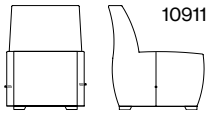

LOUNGE SEATING

LINQ design - Nienkämper

— US Only —

Model Number	Seat H"	Arm H"	W"	D"	H"	Fabric Yds.	Leather Sq. Ft.	COM	COL	Neather	Verde	Grano	Cremoso	Knoll Fabrics			
														1	2	3	4

LINQ SEAT WITH BACK MODULE