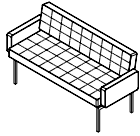

32 DINING TWO SEAT SOFA

32012	18½	24	59¾	25	31½	4¾	86	6,145	6,460	6,555	8,490	8,880	9,070	6,540	6,905	7,295	7,700

32 LOUNGE CHAIR