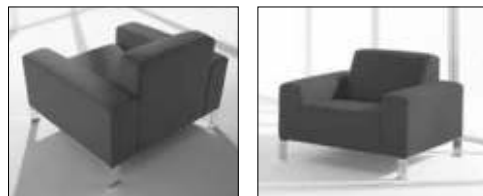

Note: Width measurements do not include arms.

LARGE TWO SEAT ELEMENT

Model #	Seat H"	Arm H"	W"	D"	H"	Fabric Yds.	Leather Sq. Ft.	COM	COL	Neather	Verde	Grano	Cremoso	Knoll Fabric 1	Knoll Fabric 2	Knoll Fabric 3	Knoll Fabric 4
	13402_	16	60	35	27 1/2												
	/1	Armless with metal legs				4 1/4	68	3,825	4,110	4,245	6,115	6,730	6,965	4,180	4,505	4,855	5,215
	/2	8 Angled arm				6	96	4,615	4,950	5,270	8,255	9,215	9,595	5,115	5,575	6,070	6,580
	/3	10 Angled arm				6 3/4	108	4,725	5,085	5,385	8,380	9,335	9,715	5,290	5,805	6,360	6,935
	/4	8 Straight arm with leg				6	96	5,825	6,260	6,430	9,065	9,920	10,245	6,325	6,785	7,280	7,790
/5	10 Straight arm with leg				6 3/4	108	5,880	6,315	6,465	9,125	9,965	10,320	6,445	6,960	7,515	8,090	

Note: Width measurements do not include arms.

Berkley Collection passes CAL 133 certified for an upcharge of $415 list per single element, $825 list per 2 seat element, $1,040 list per large 2 seat element, $1,240 list per 3 seat element, $1,460 per large 3 seat element, $1,670 list per 4 seat element, $1,880 per large 4 seat element, $2,090 list per 5 seat element, $480 list per 48 bench, $600 list per 60 bench, $720 list per 72 bench, $840 list per 84 bench, and $960 list per 96 bench. Certification applies to Nienkämper leathers and fabrics that have a minimum of 50% natural fibre content. COM's and COL's are subject to approval. Add the extension -CAL to the model number when ordering.