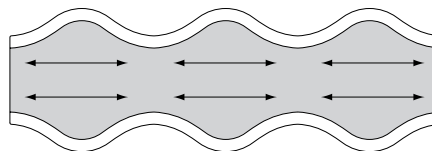

Wavelength Bench passes CAL 133 certified for an upcharge of $480 list per 2 seat bench, $720 list per 3 seat bench, $360 list per ottoman. Certification applies to Nienkämper leathers and fabrics that have a minimum of 50% natural fibre content. COM's and COL's are subject to approval. Add the extension "-CAL" to the model number when ordering.

Wavelength Benches:

- Fabric yardages are based on plain fabrics with no apparent pattern direction. Fabric is railroaded.
- When upholstering in two different fabrics or leathers use the COM price or COL price and ship yardages or square footage as noted on page 8. Most fabrics and vinyl are suitable for the top seat portion but the contrasting trim must have stretch.
- Nienkämper reserves the right to determine the suitability of COM on our furniture. For further details regarding approvals, refer to page 8.
- specify polished or brushed aluminum frame.

Fabric direction when railroaded