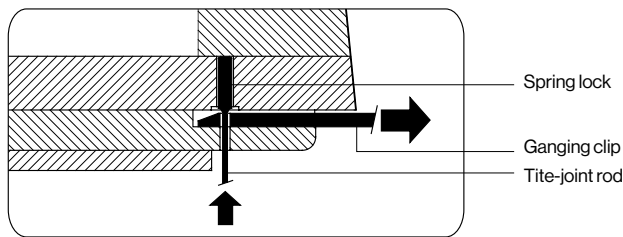

SIMPLE POP UP FORUM (4 power pre-wired with 72" cord)

8174	850
-------------	-----

Linking device detail

Standard features:

- Frame is constructed of FSC Plywood core
- Stool with molded foam
- The table is available in white, silver, or black paint finish or any standard wood veneer or P-Lam.
- With glides at bottom