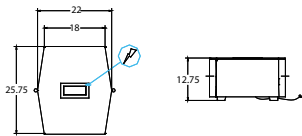

LINQ TABLE

10915			22	26	12 1/4			Paint									
								3,805									

								Wood									
								4,935									

SIMPLE POP UP FORUM

(4 power pre-wired with 72 cord)

8174	Paint									
Wood										
825										