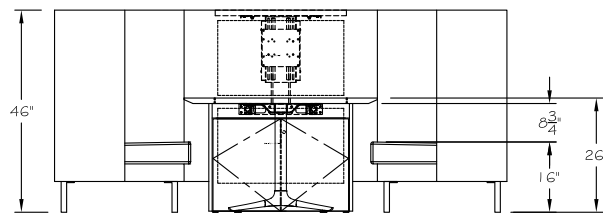

Model #	Description	Quantity	List Price
12449	Tuxedo™ Cove Three Seat Sofa Left in COM	1	8,840
12450	Tuxedo™ Cove Three Seat Sofa Right in COM	1	8,840
12451	Interconnecting Panel (38-3/4 H) in COM	1	2,055
43031/5	Gateway Media Lift Table – Relaxed Work Height 26 H in Standard P-lam	1	11,645
85213	Simple Forum Side by Side Each side with two power & two open ports	1	1,165
Total List:			32,545

Note:

- Gateway™ Media Lift Table Dimension 66 L x 44 D x 26 H.
- For standard veneer finish, model #43031/2, list price is $10,655.
- TV lift can accommodate a maximum TV size of 32".
- TV lift is included. TV is not included.