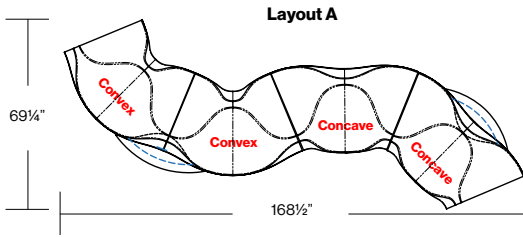

Note:

Fabric with 4 way stretch is recommended on Heartbeat chair, COM should be approved by Nienkamper factory.

LOUNGE SEATING

Heartbeat design - Karim Rashid

Heartbeat Layout

— US Only —

Layout "A" consists of:
 4 Sofa Elements & 2 Table Elements providing a total of 7 Seats
 From left to right: Convex Sofa Element #10401, Convex Table Element #10404/5, Convex Sofa Element #10401, Concave Sofa Element #10402, Concave Sofa Element #10402, Concave Table Element #10405/5