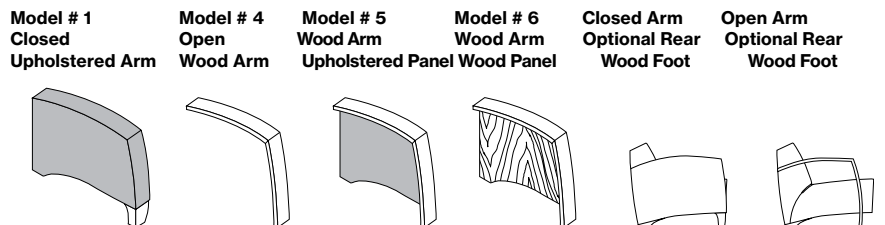

Refer to page 88 for all notes and options.

Max series passes CAL 133 certified for an upcharge of $415 list per chair, $825 list per two seater sofa, $1240 list per three seat sofa, $1650 list per four seat sofa, and $360 list per ottoman. Certification applies to Nienkämper leathers and fabrics that have a minimum of 50% natural fibre content. COM's and COL's are subject to approval. Add the extension -CAL to the model number when ordering.

Model # 11236
Three seat sofa with wood arm, wood panel