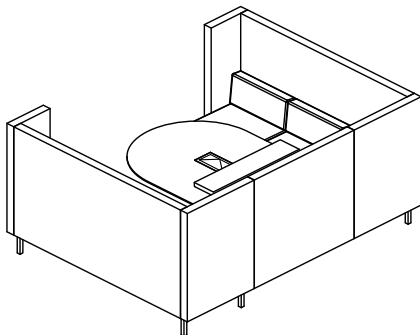

LOUNGE SEATING

Tuxedo™ Cove Design – Nienkämper

— US Only —

Model Number	Seat H"	Arm H"	W"	D"	H"	Fabric Yds.	Leather Sq. Ft.	COM	COL	Verde	Grano	Cremoso	Knoll Fabrics			
													1	2	3	4

TUXEDO™ COVE THREE SEAT SOFA LEFT

12449	17	46	79^{1/4}	31	46	12	216										
							COM Frame	8^{1/4}	149								
							COM Seat & Back Cushion	4^{1/2}	81								

8,840	9,285	13,285	14,825	15,345	9,840	10,760	11,745	12,765

TUXEDO™ COVE THREE SEAT SOFA RIGHT

12450	17	46	79^{1/4}	31	46	12	216										
							COM Frame	8^{1/4}	149								
							COM Seat & Back Cushion	4^{1/2}	81								

8,840	9,285	13,285	14,825	15,345	9,840	10,760	11,745	12,765

INTERCONNECTING PANEL

12451			44	3	38^{3/4}	2^{3/4}	50										

2,055	2,165	3,380	3,615	3,730	2,285	2,495	2,725	2,955

12452			44	3	46	3^{1/2}	63										

2,495	2,620	4,160	4,445	4,595	2,790	3,055	3,345	3,640

Tuxedo™ Cove Sofa with interconnecting panel
Model # 12451