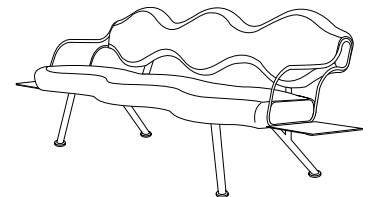

Arms with table on both sides available at an upcharge of $685 each or $1370 a pair