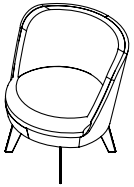

ELITE CHAIR WITH SWIVEL BASE

15412	17		28	27	31½	2¾	50		3,340	3,485	3,570	4,655	4,865	4,970	3,570	3,780	4,010	4,240

Standard features:

- Interior clearance of the seat is 24"W x 20"D
- back with 2" thick lumbar foam wedge
- swivel base is standard with 180 degree swivel and memory return
- steel base is standard in Silver powder coat PC-01 or Black powder coat PC-06