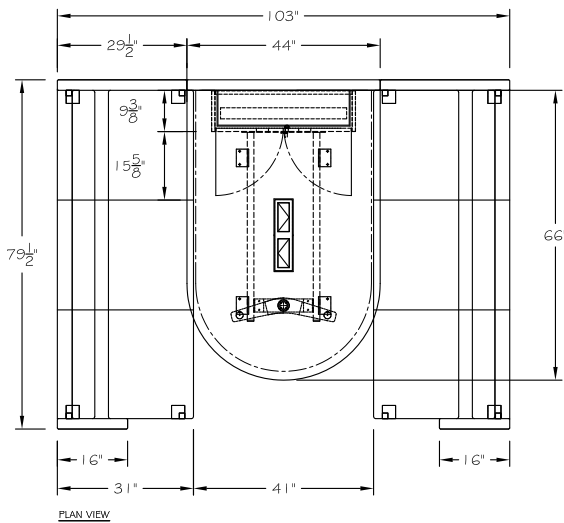

Model #	Description	Quantity	List Price
12449	Tuxedo™ Cove Three Seat Sofa Left in COM	1	8,840
12450	Tuxedo™ Cove Three Seat Sofa Right in COM	1	8,840
12451	Interconnecting Panel (38-3/4 H) in COM	1	2,055
43031/5	Gateway Media Lift Table – Relaxed Work Height 26 H in Standard P-lam	1	11,645
85213	Simple Forum Side by Side Each side with two power & two open ports	1	1,165
Total List:			32,545

Note:

- Gateway™ Media Lift Table Dimension 66 L x 44 D x 26 H.
- For standard veneer finish, model #43031/2, list price is $10,655.
- TV lift can accommodate a maximum TV size of 32".
- TV lift is included. TV is not included.