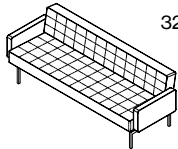

32 LOUNGE THREE SEAT SOFA

32023	16½	23	77¾	29¼	29½	8	144	7,250	7,620	7,930	11,025	11,670	11,700	7,915	8,530	9,190	9,870

Standard Features:

- Seat depth for Dining Collection: 18½"d
- Seat depth for Lounge Collection: 22"d
- Standard with tufting on seat & back
- Plywood frame with soy based polyurethane foam
- Support frame & legs are standard in brushed aluminum finish.
- Powder coat finishes also available upon request