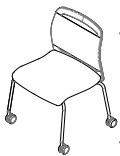

NABU™ STACKING CHAIR ARMLESS - ON 4 LEGS WITH CASTERS