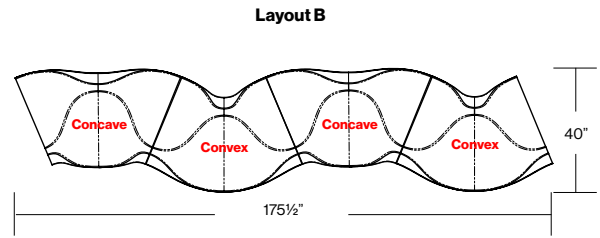

Note:

Fabric with 4 way stretch is recommended on Heartbeat chair, COM should be approved by Nienkamper factory.

LOUNGE SEATING

Heartbeat design - Karim Rashid

Heartbeat Layout

— US Only —

Layout "A" consists of:
 4 Sofa Elements & 2 Table Elements providing a total of 7 Seats
 From left to right: Convex Sofa Element #10401, Convex Table Element #10404/5, Convex Sofa Element #10401, Concave Sofa Element #10402, Concave Sofa Element #10402, Concave Table Element #10405/5