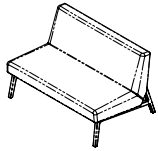

BARE TWO SEAT SOFA