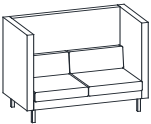

LARGE TWO SEAT SOFA