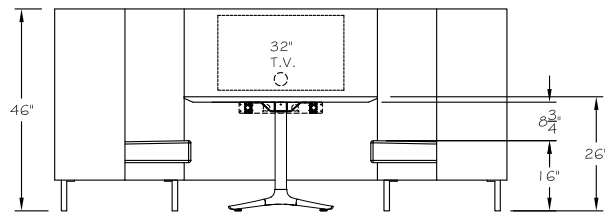

Model #	Description	Quantity	List Price
12449	Tuxedo™ Cove Three Seat Sofa Left in COM	1	8,840
12450	Tuxedo™ Cove Three Seat Sofa Right in COM	1	8,840
12452	Interconnecting Panel (46 H) in COM	1	2,495
43041/5	Gateway Wall Mounted Table – Relaxed Work Height 26 H in Standard P-lam	1	4,165
85213	Simple Forum Side by Side Each side with two power & two open ports	1	1,165
Total List:			25,505

Note:

- Gateway Wall Mounted Table Dimension 66 L x 44 D x 26 H.
- For standard veneer finish, model # 43041/2, list price is $4,815.
- Maximum TV size to be mounted on panel is 32".
- TV & TV mount are not included.