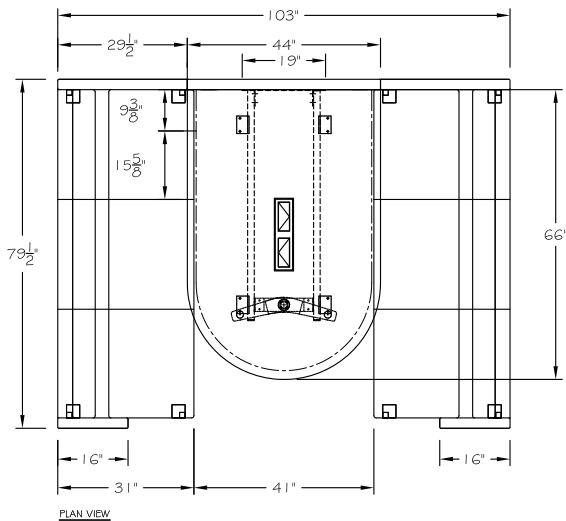

Model #	Description	Quantity	List Price
12449	Tuxedo™ Cove Three Seat Sofa Left in COM	1	8,840
12450	Tuxedo™ Cove Three Seat Sofa Right in COM	1	8,840
12452	Interconnecting Panel (46 H) in COM	1	2,495
43041/5	Gateway Wall Mounted Table – Relaxed Work Height 26 H in Standard P-lam	1	4,165
85213	Simple Forum Side by Side Each side with two power & two open ports	1	1,165
Total List:			25,505

Note:

- Gateway Wall Mounted Table Dimension 66 L x 44 D x 26 H.
- For standard veneer finish, model # 43041/2, list price is $4,815.
- Maximum TV size to be mounted on panel is 32".
- TV & TV mount are not included.