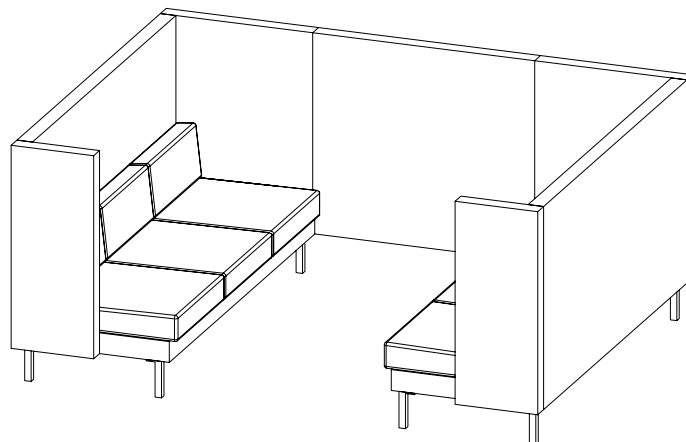

LOUNGE SEATING

Tuxedo™ Cove & Gateway™ Media Lift/Wall Mounted Table Design – Nienkämper & busk + hertzog

---

Tuxedo™ Cove is composed of two 3 seat high back sofas with an interconnecting panel and table to form an enclosed booth for meetings, collaborative tasks or to be used as a touchdown base for the day. The high sides and back provide total seclusion from the surrounding environment without the need for interior substructures while additional privacy is maintained via the acoustic benefits of the interconnecting panel and the sofas high walls.