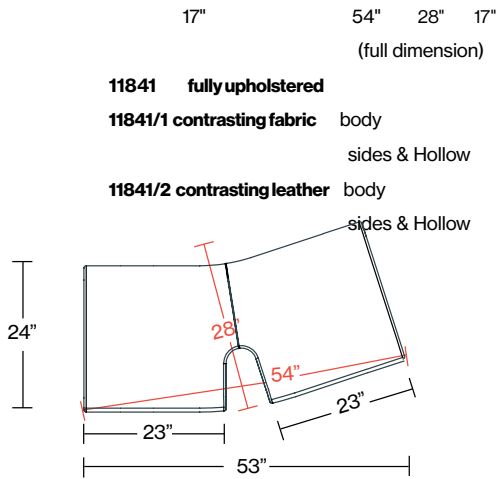

STOOLS AND BENCHES

Nienkamper River design - busk + hertzog

— US Only —

Model Number	Seat H"	Arm H"	W"	D"	H"	Fabric Leather		COM	COL	Neather	Verde	Grano	Cremoso	Knoll Fabrics			
						Yds.	Sq. Ft.							1	2	3	4

NIENKAMPER RIVER BENCH: CENTER ELEMENT

11841	fully upholstered					3	54	2,565	2,695	2,810	3,890	4,130	4,245	2,815	3,045	3,295	3,550
11841/1	contrasting fabric	body				3		2,565		2,810				2,815	3,045	3,295	3,550
		sides & Hollow				1											
11841/2	contrasting leather	body				54			2,695		3,890	4,130	4,245				
		sides & Hollow				18											

Nienkamper River Accessories at "Hollow" area

COAT BAR

11862			72"	1,405

TABLE

11863		16" dia	25.5"	745

POWER OUTLET

11864		2" dia	2 1/4"	145

STACKED USB CHARGER

11865		2" dia	2"	340

Standard features:

- Plywood frame with soy based flexible polyurethane seat foam
- Plastic glides at the bottom
- Contrasting leather or fabric upholstery can be specified for body, sides/hollow of the River bench with no upcharge
- More options of contrasting upholstery on the body of River bench is available with upcharge, please contact nienkamper customer service at 1-800-668-9318 for details

Optional features:

River has optional accessories available to be installed at "Hollow" Area:

- Coat Bar or support bar of the table is in aluminum finish available in black or white as standard
- Table top is in black marine-grade plastic as standard, veneer or P-lam option is also available with upcharge
- Single power outlet and stacked USB charger with 72" cord available in black or white as standard