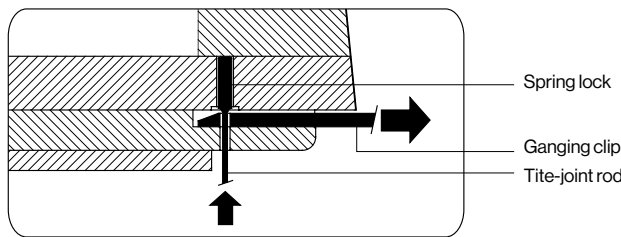

SIMPLE POP UP FORUM (4 power pre-wired with 72" cord)

8174

850

Linking device detail

Standard features:

- Frame is constructed of FSC Plywood core
- Stool with molded foam
- The table is available in white, silver, or black paint finish or any standard wood veneer or P-Lam.
- With glides at bottom