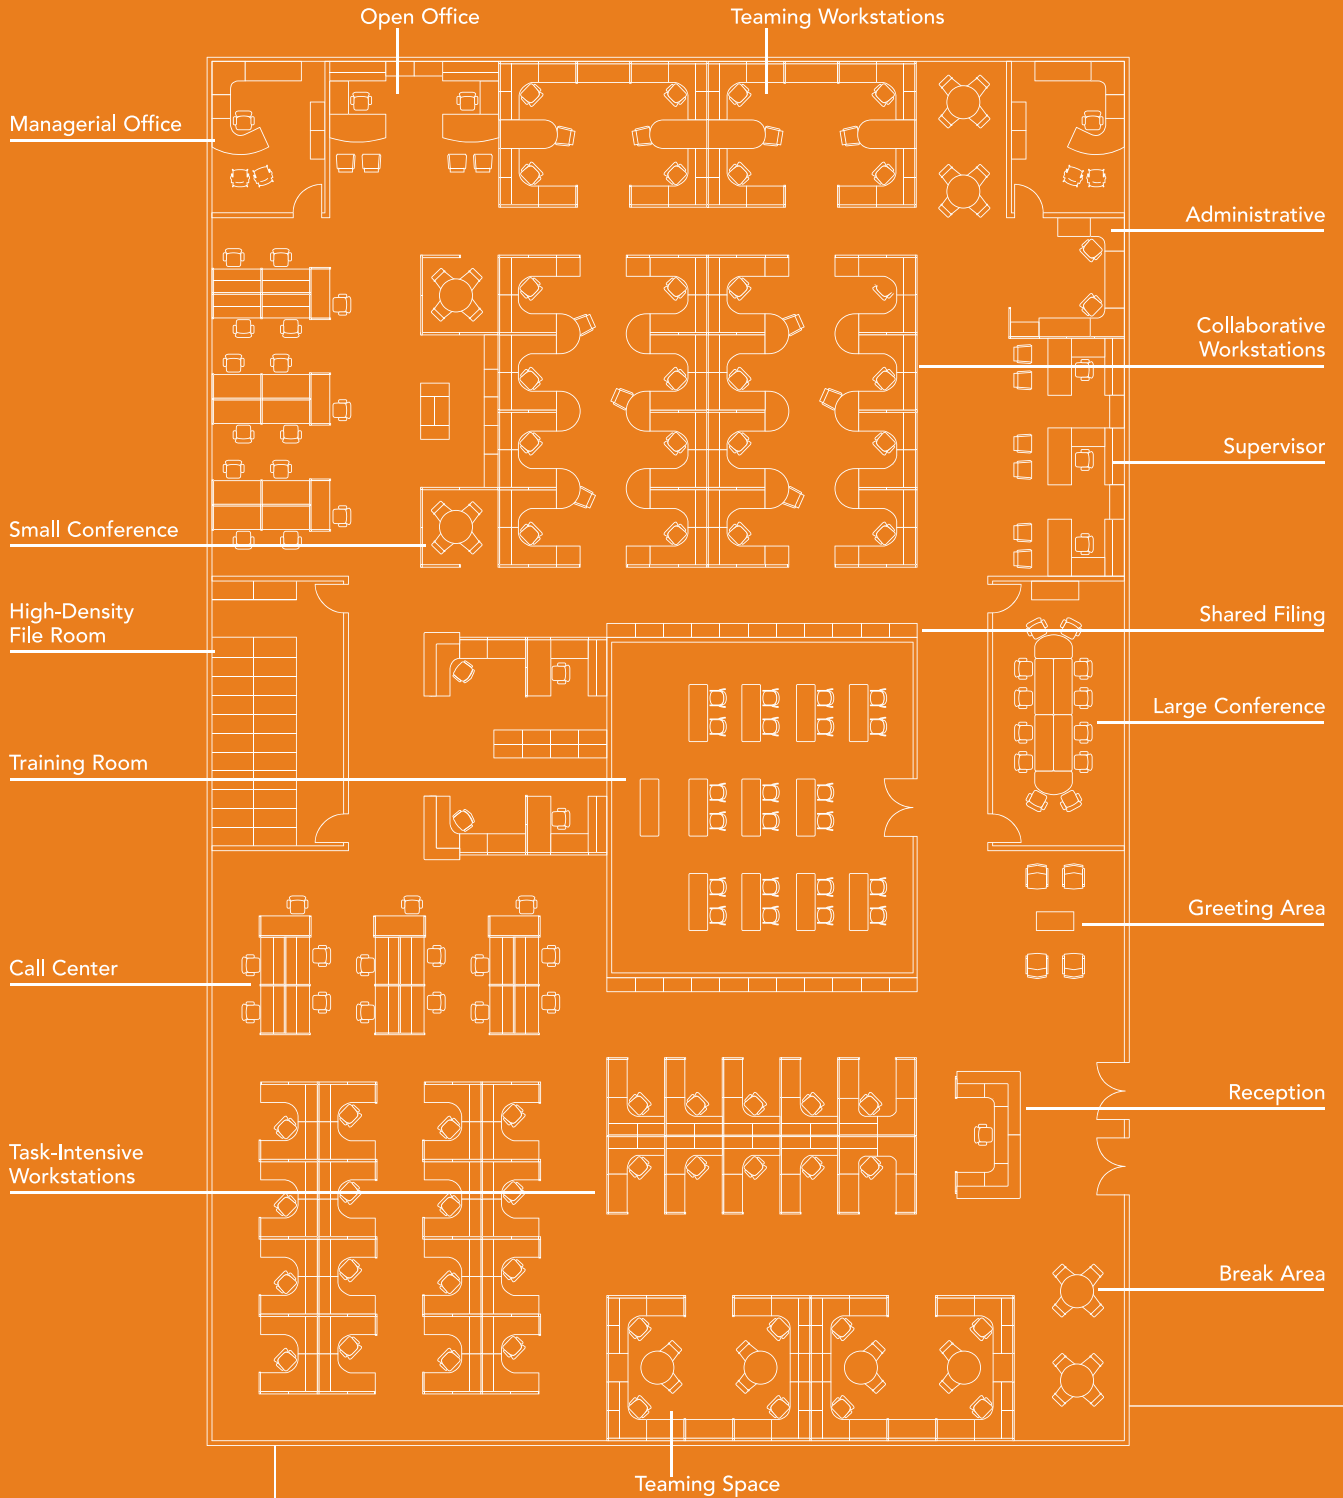

ACCESSORIES

Extensions™
Work Tools

Marker Board

Shelf

Center Drawer

Down Light

Task Light

OFFICE FLOORPLAN