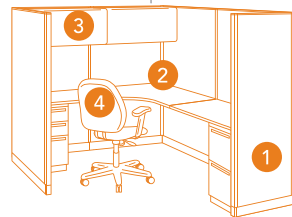

1. Panel fabric: **Lucy Cornsilk**
2. Laminate (edge): **Pearl Bisque (Muslin)**
3. Paint: **Driftwood**
4. Seating upholstery: **Infinity Indigo**