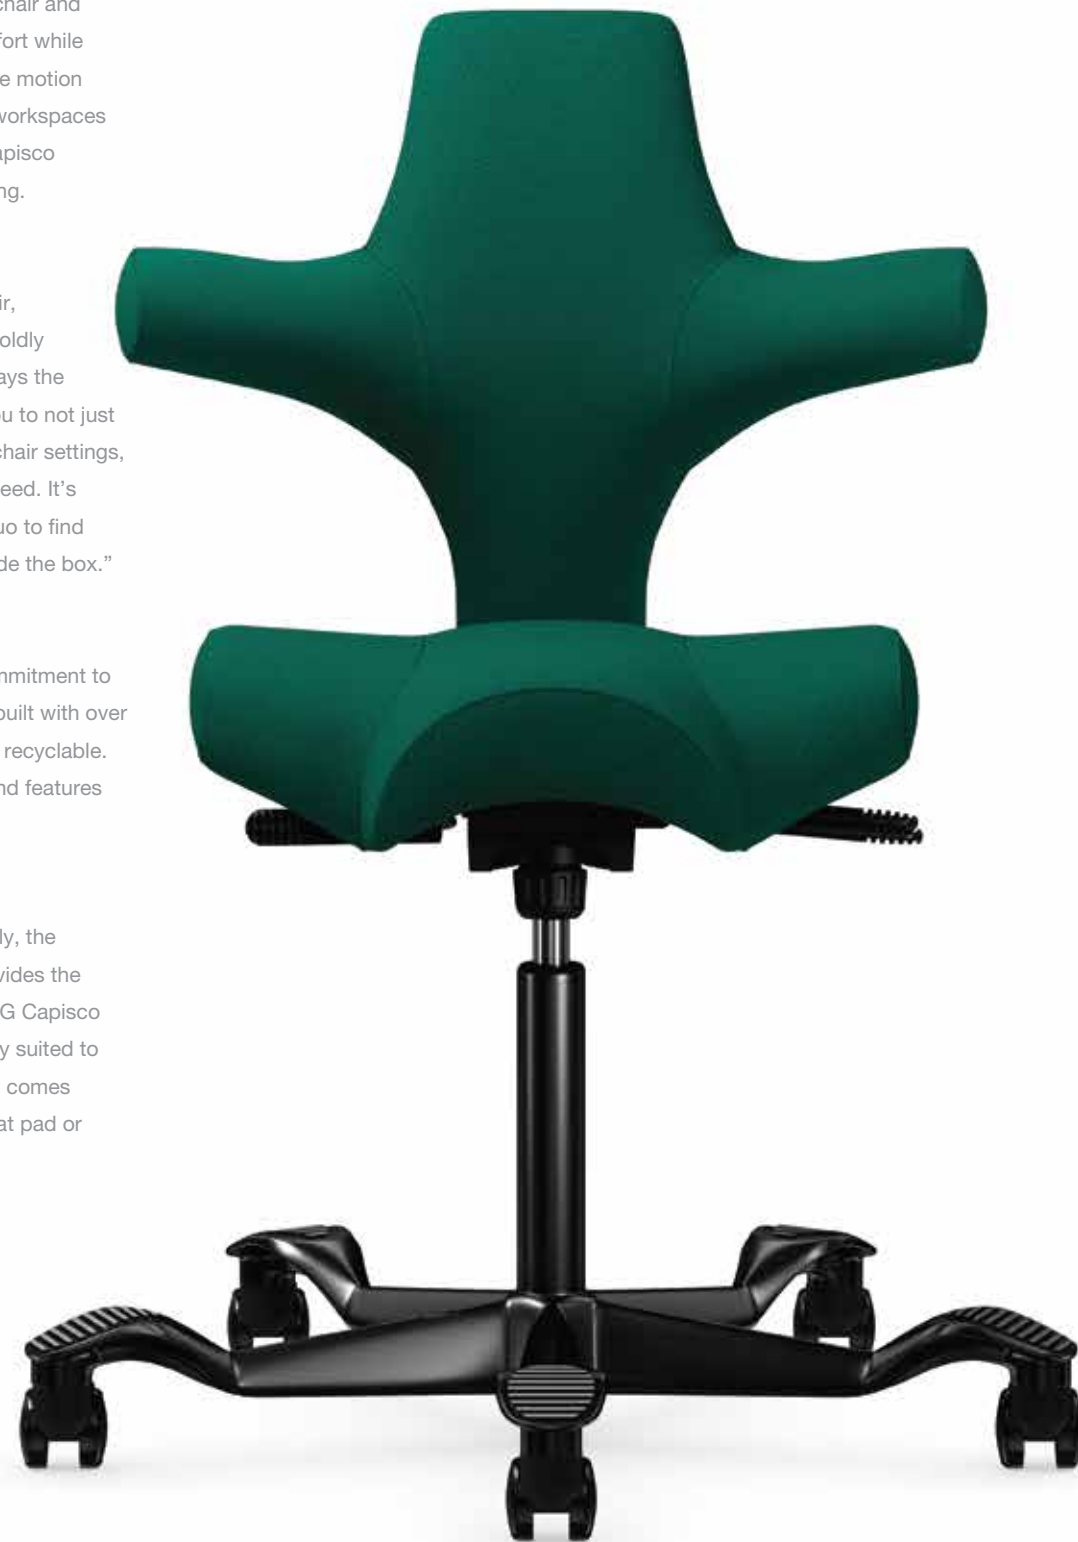

THE EXTENDED FAMILY

Also part of the HÅG Capisco family, the lightweight HÅG Capisco Puls provides the dynamic movement benefits of HÅG Capisco in a slim plastic silhouette, perfectly suited to flexible spaces. HÅG Capisco Puls comes with two upholstery options – a seat pad or a removable seat cushion.