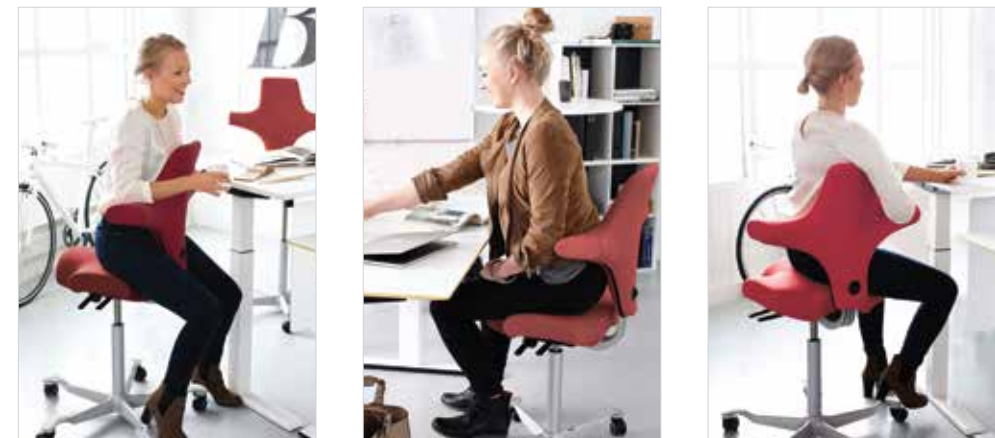

HÅG IN BALANCE®

Trademarked technology supports continuous motion and maximum adaptability for a variety of users. Each HÅG Capisco comes standard with a seat slider, height-adjustable back, two-position back lock, tension adjustment and seat height adjustment.

THE ICONIC SADDLE-INSPIRED SEAT

HÅG Capisco is designed with a curved seat reminiscent of a saddle to promote natural upright positioning. The contours open up the hip angle, which in turn extends the spine and opens the chest. The seating experience helps fight fatigue throughout the day, allowing you to perform at the top of your game.

BODIES IN MOTION

HÅG Capisco offers the ultimate in self-directed comfort, encouraging movement and change. Treaded foot plates on the base give you a place to either rest your feet or help you easily shift into your next position, whether that's perching, sitting sideways, or even facing backwards. Of course, there's always traditional sitting too.

SO MANY OPTIONS, FIND YOUR MATCH

Part of the HÅG Capisco seating experience is the freedom to choose the textile that best suits your style and application: woven, coated, leather or COM/COL. HÅG Capisco integrates easily into an office (especially home offices) with wovens. Leather provides an upscale, design-forward look, or go with coated for medical or high-traffic spaces.

ANY DESK, ANYWHERE

With a choice of three cylinder heights, HÅG Capisco fits any workstation and accommodates multi-positional whether you sit at a traditional desk, perch at a sit-stand desk or alternate between standing and sitting. No other task chair is so well adapted to sitting at different heights. An optional foot ring is available for extra support. HÅG Capisco has a 300-lb. rating and is covered under 9to5 Seating's industry-leading warranty.