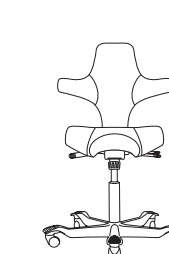

CYLINDER OPTIONS

CY23
STANDARD
SEAT HEIGHT: 16.5"-21.5"