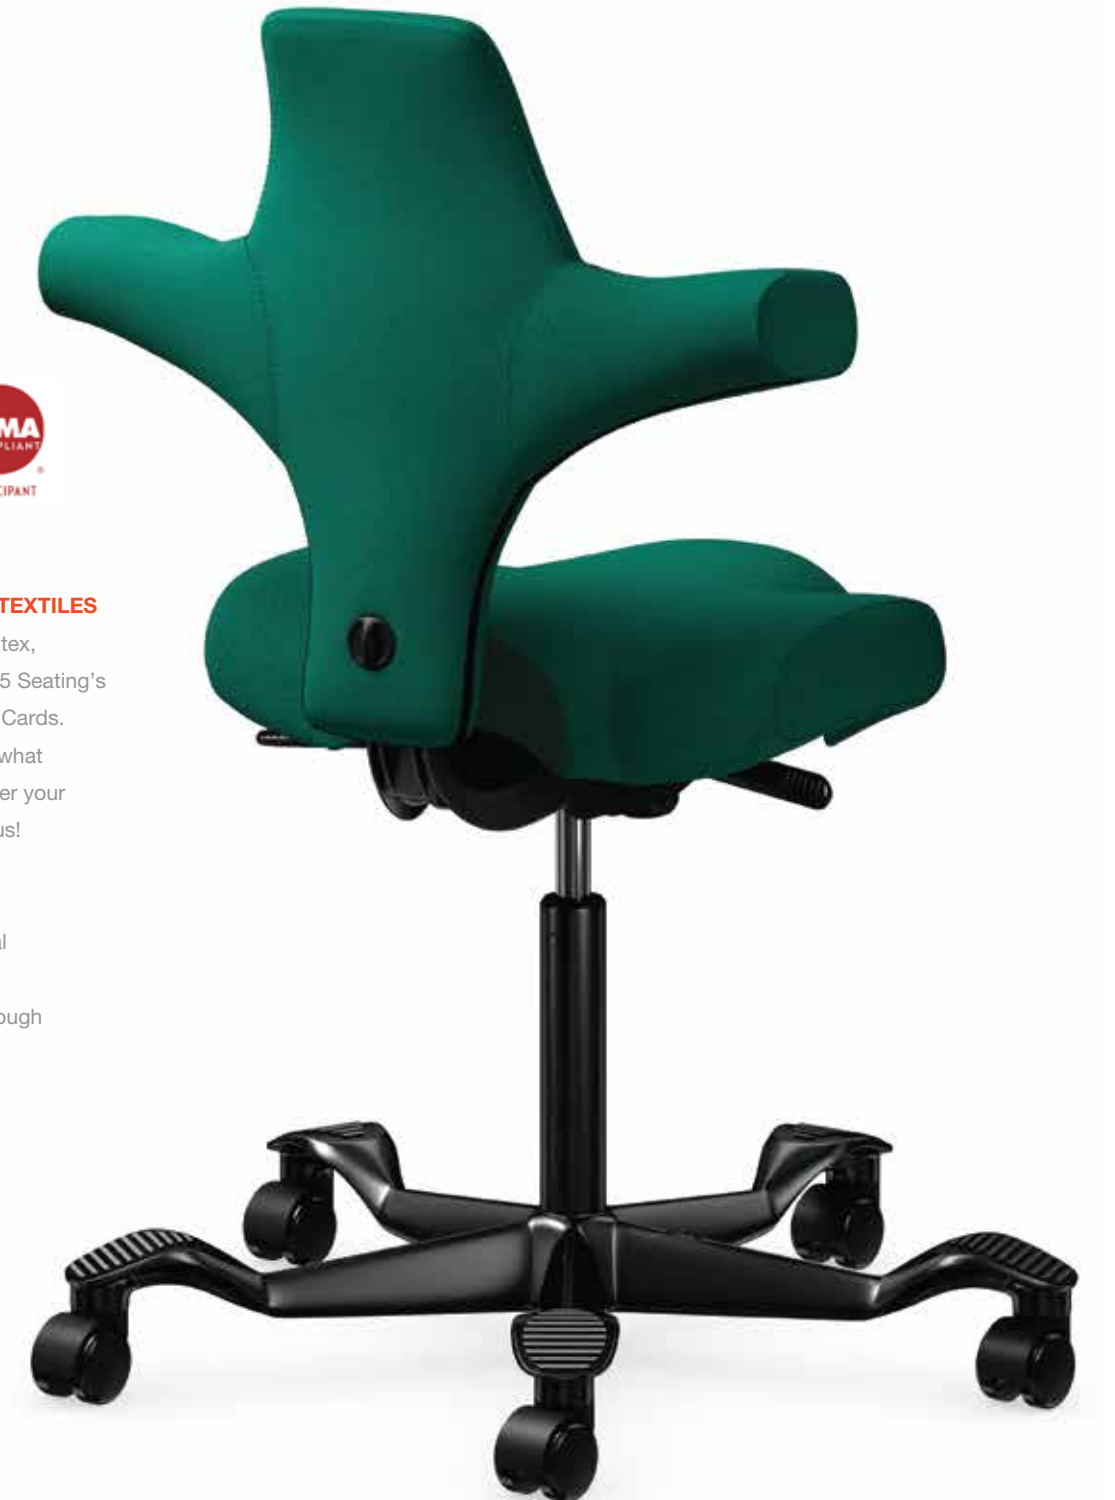

LIFETIME WARRANTY

on all structural and mechanical components. Fabric and foam are warranted against wear through and deterioration for five years.