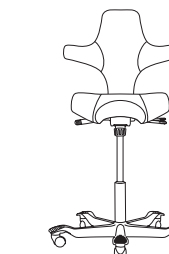

CY37
STOOL
SEAT HEIGHT: 22.5"-32.0"