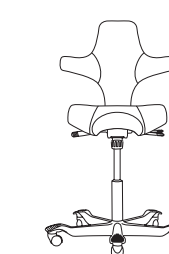

CY29
SIT-TO-STAND
SEAT HEIGHT: 19.0"-26.0"