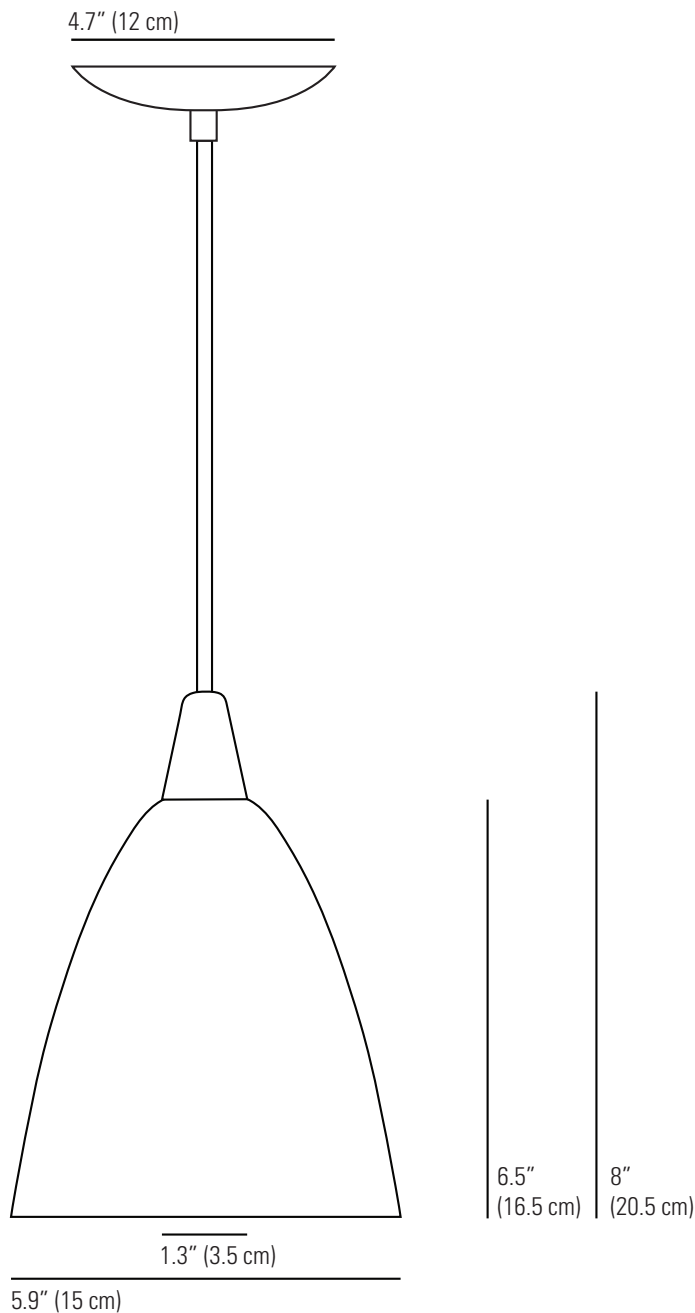

CIRCLE LINE Pendant Light

Specifications

PRODUCT CODE: US-FP132CL

BULB CAP: E26

MAX WATTAGE: 100W

VOLTAGE: 120V (AC)

BULB TYPE: A

IP RATING: IP20

MATERIAL: BONE CHINA

AVAILABLE FINISH: BLACK & WHITE PAINTED

CABLE LENGTH: 59" (150 CM)

CABLE COLOUR: SAND & TAUPE COTTON BRAID