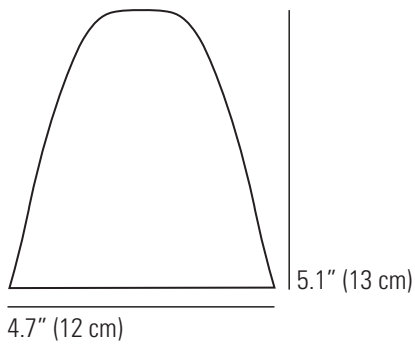

HECTOR MEDIUM DOME Wall Light

Specifications

PRODUCT CODE:	US-FW317
BULB CAP:	E26
MAX WATTAGE:	40W
VOLTAGE:	120V (AC)
BULB TYPE:	A

IP RATING:	IP20
MATERIAL(S):	BONE CHINA
AVAILABLE FINISH:	NATURAL/BLUE/GREEN
CABLE COLOUR:	SAND & TAUPE COTTON BRAID