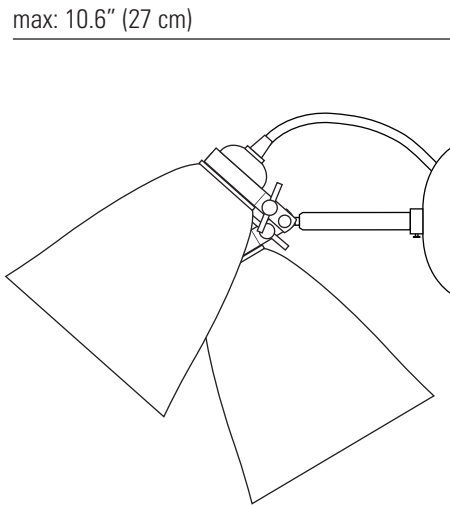

HECTOR MEDIUM DOME Wall Light

Specifications

PRODUCT CODE:	US-FW317
BULB CAP:	E26
MAX WATTAGE:	40W
VOLTAGE:	120V (AC)
BULB TYPE:	A

IP RATING:	IP20
MATERIAL(S):	BONE CHINA
AVAILABLE FINISH:	NATURAL/BLUE/GREEN
CABLE COLOUR:	SAND & TAUPE COTTON BRAID