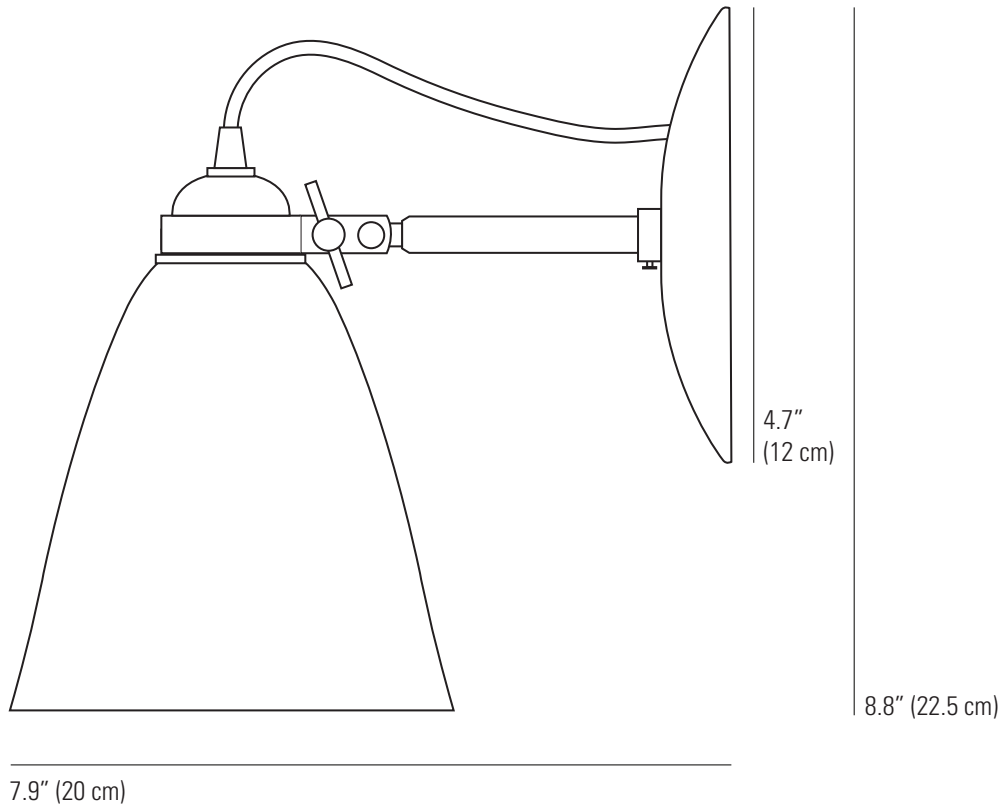

HECTOR MEDIUM DOME Wall Light

Specifications

PRODUCT CODE:	US-FW317
BULB CAP:	E26
MAX WATTAGE:	40W
VOLTAGE:	120V (AC)
BULB TYPE:	A

IP RATING:	IP20
MATERIAL(S):	BONE CHINA
AVAILABLE FINISH:	NATURAL/BLUE/GREEN
CABLE COLOUR:	SAND & TAUPE COTTON BRAID