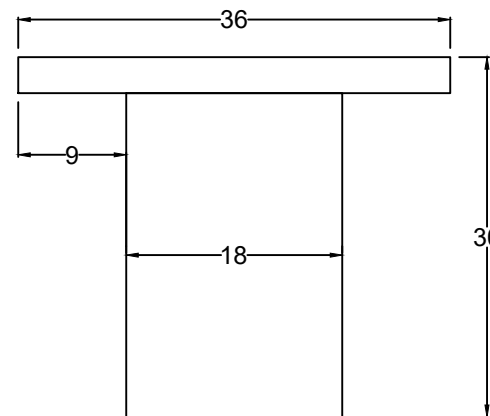

ZACHARY A.

TOP VIEW

SECTION A-A

FRONT VIEW

SIDE VIEW

Zachary A. Design
2635 W. Fletcher Street
Chicago, IL 60618

10/28/2021

PROJECT:
PO #:
INVOICE#:

ZBT213IB-3660
Narrow Slab Dining Table

60"x36"x30"H

FINISH -
QTY -

All drawings, specifications and copied thereof furnished by the designer are and shall remain his sole property. They are to be used only with respect to this project and are not to be used on any other project with the exception of one contract set for each party to the building contract. Such documents are to be returned or suitably accounted for to the designer on request at the completion of the project. Submission or distribution to meet official regulatory requirements or the designer's common law copyrights or other reserved rights. Any use or reproduction of this drawing in whole or part, by any means whatsoever is strictly prohibited except with the specific written consent of Zachary A. Design © 2021