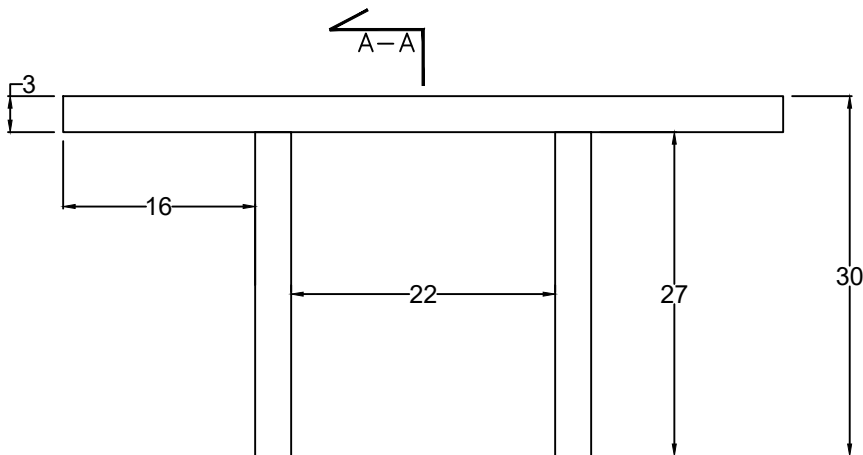

ZACHARY A.

TOP VIEW

SECTION A-A

FRONT VIEW

SIDE VIEW

Zachary A. Design
2635 W. Fletcher Street
Chicago, IL 60618

10/28/2021

PROJECT:
PO #:
INVOICE#:

ZBT213IB-3660
Narrow Slab Dining Table

60"x36"x30"H

FINISH -
QTY -

All drawings, specifications and copied thereof furnished by the designer are and shall remain his sole property. They are to be used only with respect to this project and are not to be used on any other project with the exception of one contract set for each party to the building contract. Such documents are to be returned or suitably accounted for to the designer on request at the completion of the project. Submission or distribution to meet official regulatory requirements or the designer's common law copyrights or other reserved rights. Any use or reproduction of this drawing in whole or part, by any means whatsoever is strictly prohibited except with the specific written consent of Zachary A. Design © 2021