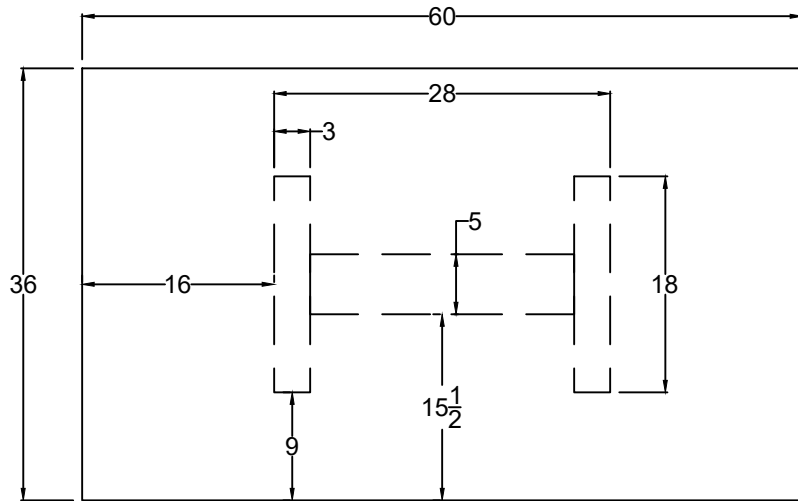

ZACHARY A.

TOP VIEW

SECTION A-A

FRONT VIEW

SIDE VIEW

Zachary A. Design
2635 W. Fletcher Street
Chicago, IL 60618

10/28/2021

PROJECT:
PO #:
INVOICE#:

ZBT213IB-3660
Narrow Slab Dining Table

60"x36"x30"H

FINISH -
QTY -

All drawings, specifications and copied thereof furnished by the designer are and shall remain his sole property. They are to be used only with respect to this project and are not to be used on any other project with the exception of one contract set for each party to the building contract. Such documents are to be returned or suitably accounted for to the designer on request at the completion of the project. Submission or distribution to meet official regulatory requirements or the designer's common law copyrights or other reserved rights. Any use or reproduction of this drawing in whole or part, by any means whatsoever is strictly prohibited except with the specific written consent of Zachary A. Design © 2021