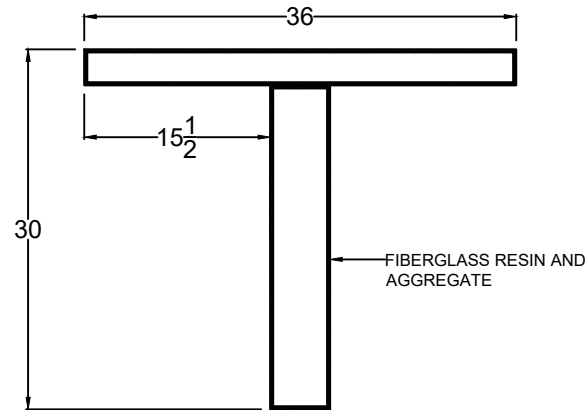

ZACHARY A.

TOP VIEW

SECTION A-A

FRONT VIEW

SIDE VIEW

Zachary A. Design
2635 W. Fletcher Street
Chicago, IL 60618

10/28/2021

PROJECT:
PO #:
INVOICE#:

ZBT213IB-3660
Narrow Slab Dining Table

60"x36"x30"H

FINISH -
QTY -

All drawings, specifications and copied thereof furnished by the designer are and shall remain his sole property. They are to be used only with respect to this project and are not to be used on any other project with the exception of one contract set for each party to the building contract. Such documents are to be returned or suitably accounted for to the designer on request at the completion of the project. Submission or distribution to meet official regulatory requirements or the designer's common law copyrights or other reserved rights. Any use or reproduction of this drawing in whole or part, by any means whatsoever is strictly prohibited except with the specific written consent of Zachary A. Design © 2021