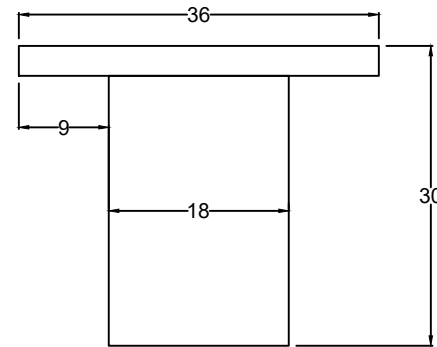

SIDE VIEW

All drawings, specifications and copied thereof furnished by the designer are and shall remain his sole property. They are to be used only with respect to this project and are not to be used on any other project with the exception of one contract set for each party to the building contract. Such documents are to be returned or suitably accounted for to the designer on request at the completion of the project. Submission or distribution to meet official regulatory requirements or the designer's common law copyrights or other reserved rights. Any use or reproduction of this drawing in whole or part, by any means whatsoever is strictly prohibited except with the specific written consent of Zachary A. Design © 2021