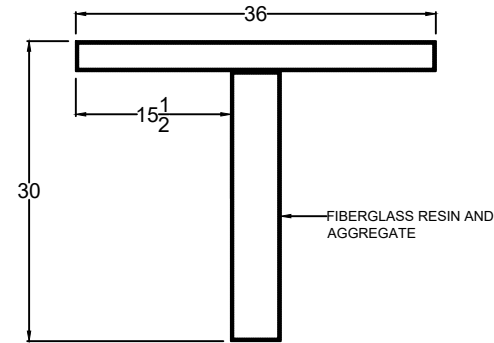

ZACHARY A.

Zachary A. Design
2635 W. Fletcher Street
Chicago, IL 60618

10/28/2021

PROJECT:
PO #:
INVOICE#:

ZBT213IB-3684
Narrow Slab Dining Table

84"x36"x30"H

FINISH -
QTY -

TOP VIEW