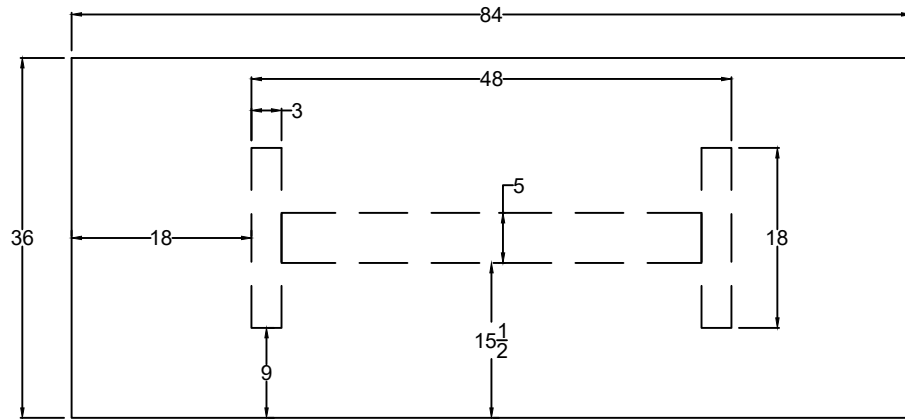

ZACHARY A.

Zachary A. Design
2635 W. Fletcher Street
Chicago, IL 60618

10/28/2021

PROJECT:
PO #:
INVOICE#:

ZBT213IB-3684
Narrow Slab Dining Table

84"x36"x30"H

FINISH -
QTY -

TOP VIEW