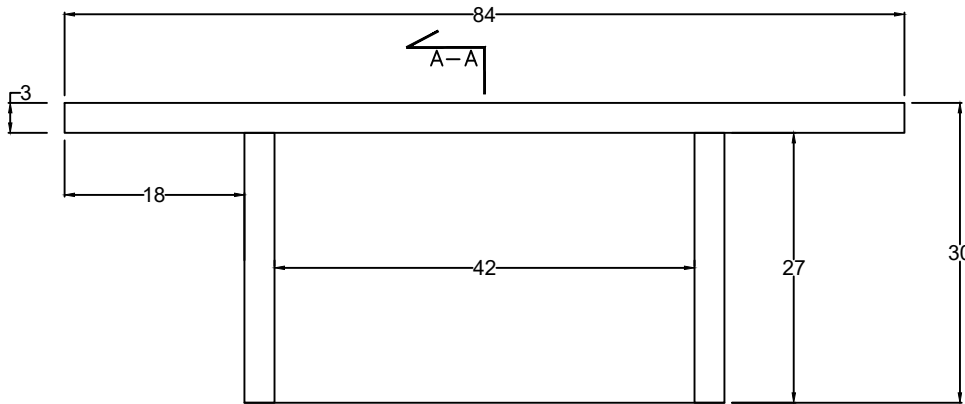

ZACHARY A.

Zachary A. Design
2635 W. Fletcher Street
Chicago, IL 60618

10/28/2021

PROJECT:
PO #:
INVOICE#:

ZBT213IB-3684
Narrow Slab Dining Table

84"x36"x30"H

FINISH -
QTY -

FRONT VIEW

All drawings, specifications and copied thereof furnished by the designer are and shall remain his sole property. They are to be used only with respect to this project and are not to be used on any other project with the exception of one contract set for each party to the building contract. Such documents are to be returned or suitably accounted for to the designer on request at the completion of the project. Submission or distribution to meet official regulatory requirements or the designer's common law copyrights or other reserved rights. Any use or reproduction of this drawing in whole or part, by any means whatsoever is strictly prohibited except with the specific written consent of Zachary A. Design © 2021