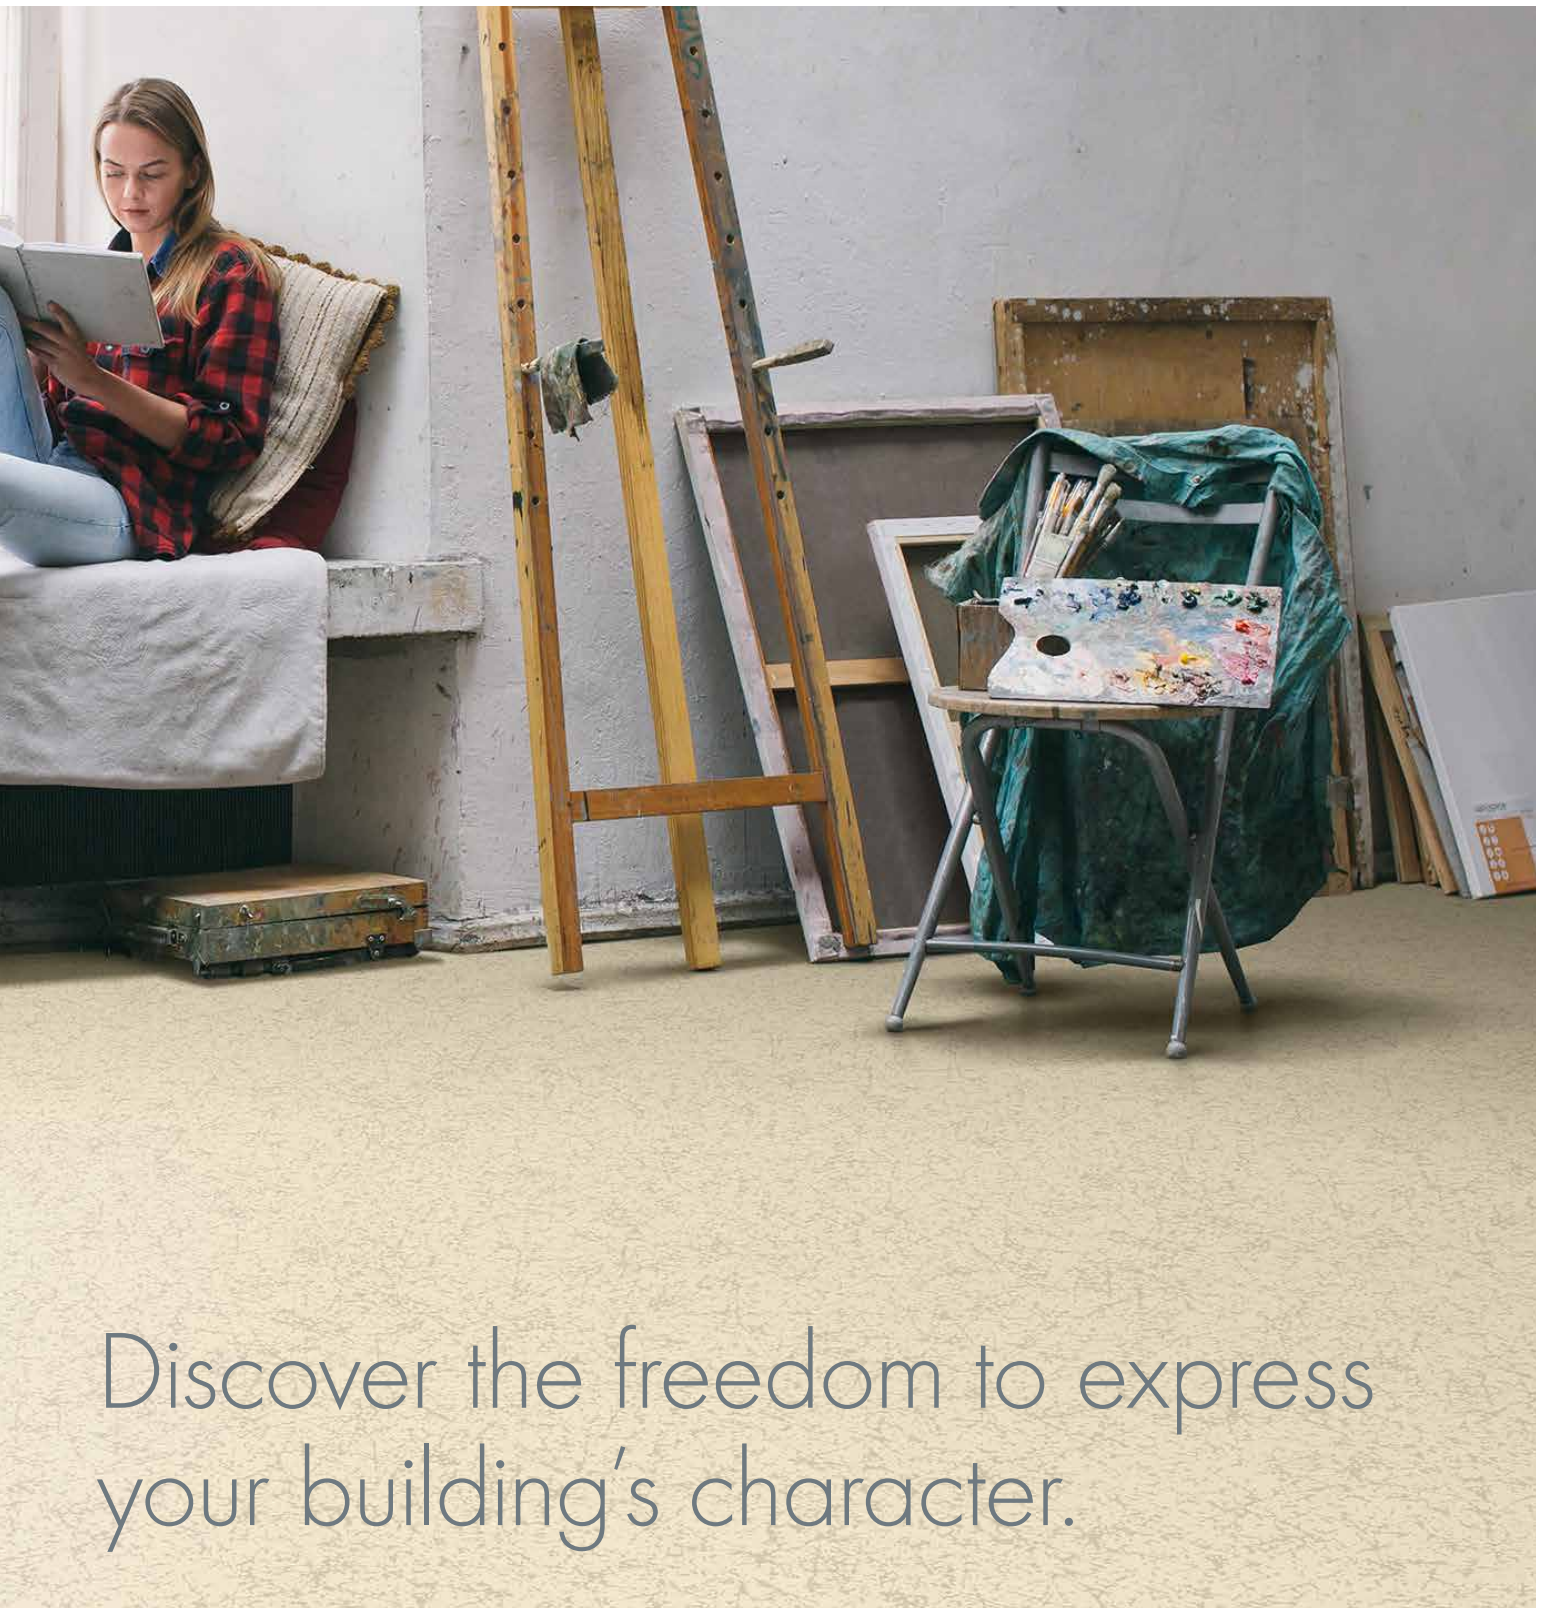

Discover the freedom to express
your building's character.

Discover noraplan® lona

When it comes to finding inspiration, look no further than where you stand. Every floor is a canvas waiting to be brought to life. noraplan® lona brings the energy of an artist's studio to every

room, creating a space that invites innovation and visionary thinking. Let this new design set the mood for a truly creative indoor environment that excites and engages the senses.