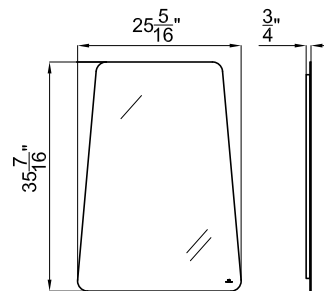

### Description

- 25 5/16" X 35 7/16"
- Mirror
- Micro-beveled polished border
- Vertical

### Technical drawing

Dimensions in inches

Noken does not guarantee the supply of discontinued items