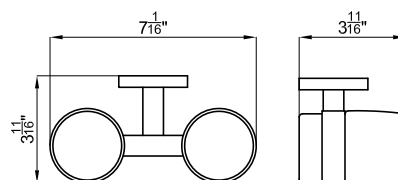

Description

- Doble tumbler holder

Finish

chrome
100103964

Technical drawing

Dimensions in inches

Noken does not guarantee the supply of discontinued items