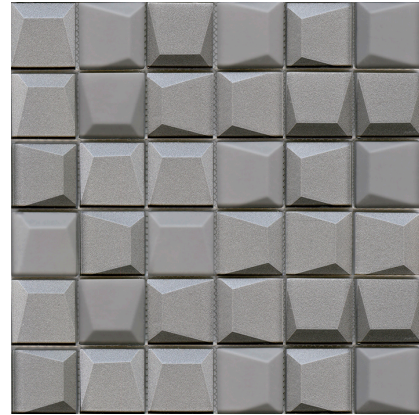

Model: EFFECT SQUARE SILVER  
 Codes: 100203123  
 Group: G-133  
 Format: 11 13/16"X11 13/16"X81/256" approx.

## RECOMMENDATIONS

Recommended adhesive	100217753 POLITECH PREMIUM COMPUESTO A + B 10KG
Recommended joint	100238235 COLORSTUK ESPECIAL N NACARE 2KG
Recommended joint (wet area)	100238235 COLORSTUK ESPECIAL N NACARE 2KG
Recommended adhesive (wet area)	100217753 POLITECH PREMIUM COMPUESTO A + B 10KG

## TECHNICAL INFORMATION

Use	WALL TILES
Composition	GLASS

## FEATURES

-  Product manufactured on a mesh that makes installation easier.
-  Gloss-free
-  Material with surface with the ability to produce reflections.
-  Material suitable for use on shower walls.
-  Material suitable for use on indoor walls.