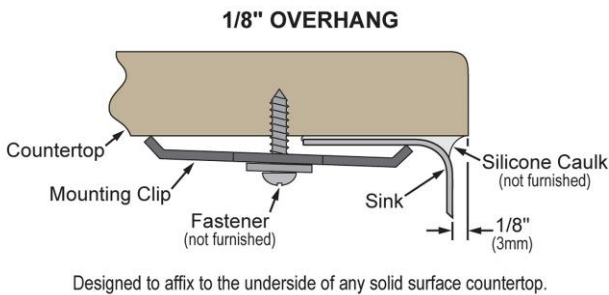

Installation Profile: