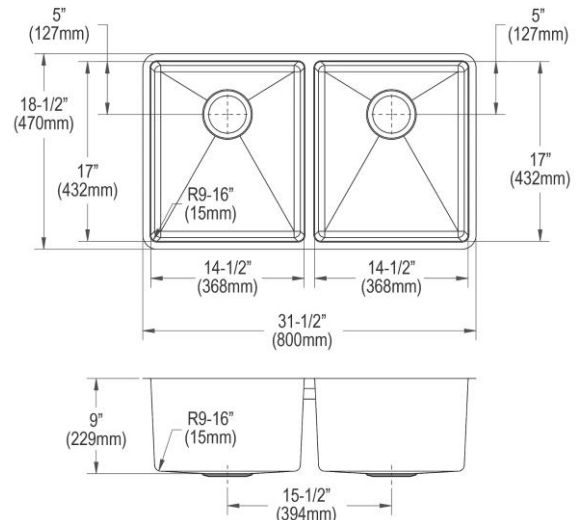

Sinks are listed by IAPMO® as meeting the applicable requirements of the Uniform Plumbing Code®, International Plumbing Code®, and National Plumbing Code of Canada.

- [Clean and Care Manual (PDF)](#)
- [Installation Instructions (PDF) - 1000005239](#)
- [Installation Instructions (PDF) - 1000005235 drain Warranty (PDF)](#)