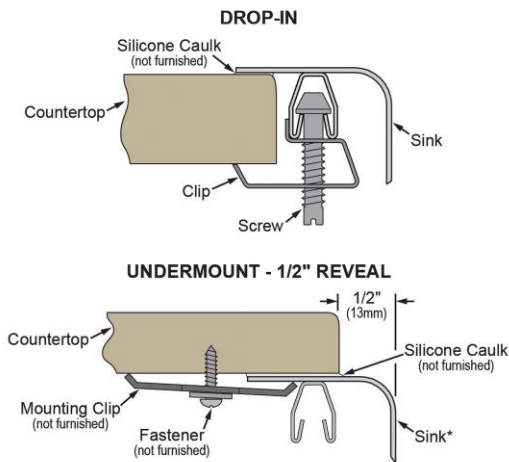

PRODUCT SPECIFICATIONS

Elkay Crosstown® Stainless Steel 15" x 15" x 7" 2-Hole Single Bowl Dual Mount Sink. Sink is manufactured from 20 gauge 304 Stainless Steel with a Durable Satin finish, Center drain placement, and Sides only pads.

Installation Type:	Drop-in, Undermount
Material:	304 Stainless Steel
Special Features:	Slim Rim
Finish:	Durable Satin
Gauge:	20
Sound Deadening:	Sides only pads
Number of Bowls:	1
Sink Dimensions:	15" x 15" x 7"
Bowl 1 Dimensions:	12-1/2" x 9-3/4" x 7"
Drain Size:	3-1/2" (89mm)
Drain Location:	Center
Minimum Cabinet Size:	18"
Mounting Hardware:	Included for 3/4" (19mm) countertop
Template Included:	Yes
Cutout Template #:	1000001178

Template is available for download at [elkay.com](#). CAD software will be required to open the template.

Cutout Dimensions for Drop-in Installation:

14-3/8" x 14-3/8" (365mm x 365mm) with 1/2" (12mm) corner radius

Special Note: Exclusively available at The Home Depot.

Installation Profile:

*Designed to affix to the underside of any solid surface countertop.

A Century of Tradition and Quality.

For more than 100 years, Elkay has been making innovative products and providing exceptional customer care. We take pride in offering plumbing products that make life easier, inspire change and leave the world a better place.