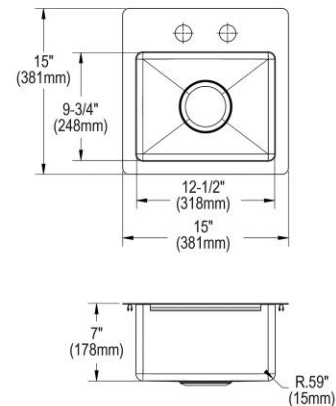

Installation Type:	Drop-in, Undermount
Material:	304 Stainless Steel
Special Features:	Slim Rim
Finish:	Durable Satin
Gauge:	20
Sound Deadening:	Sides only pads
Number of Bowls:	1
Sink Dimensions:	15" x 15" x 7"
Bowl 1 Dimensions:	12-1/2" x 9-3/4" x 7"
Drain Size:	3-1/2" (89mm)
Drain Location:	Center
Minimum Cabinet Size:	18"
Mounting Hardware:	Included for 3/4" (19mm) countertop
Template Included:	Yes
Cutout Template #:	1000001178

Template is available for download at [elkay.com](#). CAD software will be required to open the template.

Cutout Dimensions for Drop-in Installation:

14-3/8" x 14-3/8" (365mm x 365mm) with 1/2" (12mm) corner radius

[Clean and Care Manual \(PDF\)](#)
[Installation Instructions \(PDF\) - 1000005237](#)
[Warranty \(PDF\)](#)

1-1/2" (38mm) Diameter Faucet Holes on 4" (102mm) Centers

PART: _____ QTY: _____

PROJECT: _____