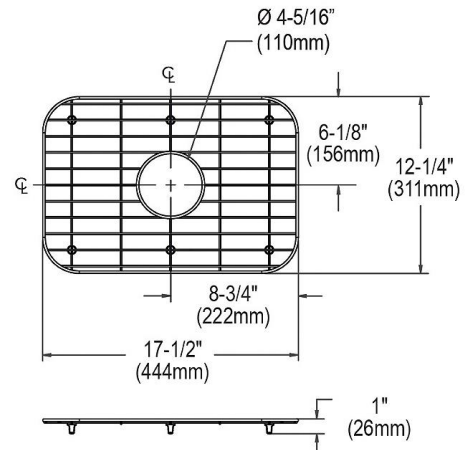

PART: _____ QTY: _____

PROJECT: _____

CONTACT: _____

DATE: _____

NOTES: _____

APPROVAL: _____

In keeping with our policy of continuing product improvement, Elkay reserves the right to change product specifications without notice. Please visit elkay.com for the most current version of Elkay product specification sheets. This specification describes an Elkay product with design, quality, and functional benefits to the user. When making a comparison of other producers' offerings, be certain these features are not overlooked.