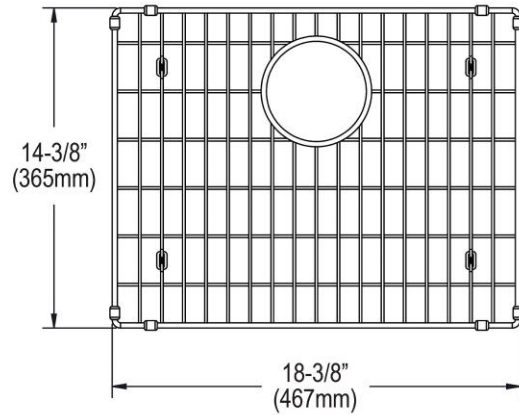

PART: _____ QTY: _____

PROJECT: _____

CONTACT: _____

DATE: _____

NOTES: _____

APPROVAL: _____

In keeping with our policy of continuing product improvement, Elkay reserves the right to change product specifications without notice. Please visit elkay.com for the most current version of Elkay product specification sheets. This specification describes an Elkay product with design, quality, and functional benefits to the user. When making a comparison of other producers' offerings, be certain these features are not overlooked.