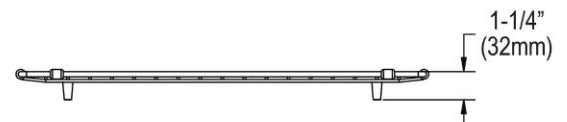

PART: _____ QTY: _____

PROJECT: _____

CONTACT: _____

DATE: _____

NOTES: _____

APPROVAL: _____

In keeping with our policy of continuing product improvement, Elkay reserves the right to change product specifications without notice. Please visit elkay.com for the most current version of Elkay product specification sheets. This specification describes an Elkay product with design, quality, and functional benefits to the user. When making a comparison of other producers' offerings, be certain these features are not overlooked.