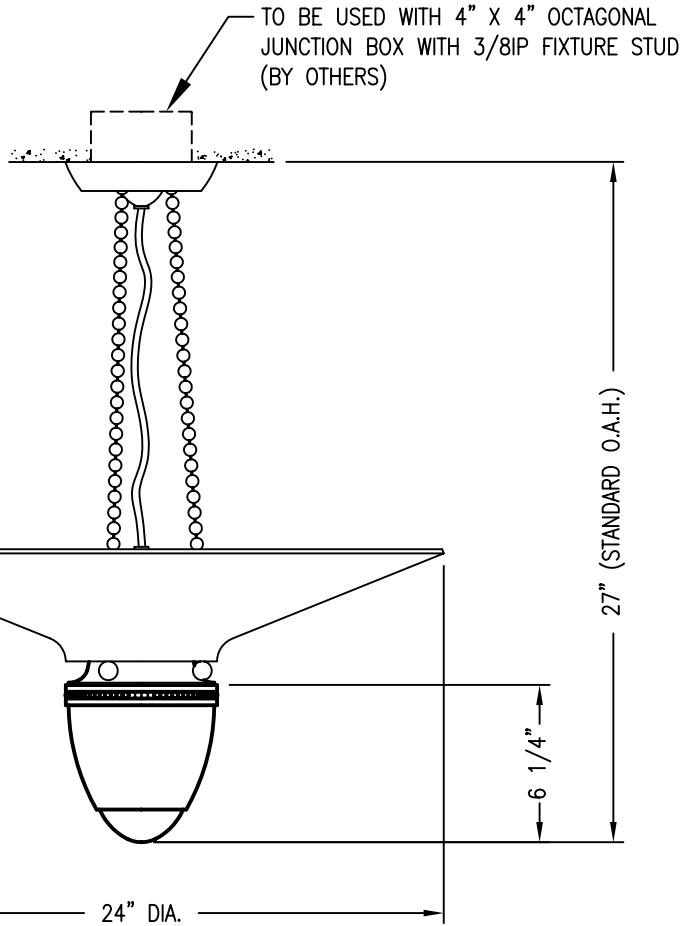

# THE ADAM D. TIHANY COLLECTION

LAMP LAYOUT INC.

LAMP LAYOUT FLUO.

FRONT VIEW

© BALDINGER ARCHITECTURAL LIGHTING, INC.

FIXTURE WEIGHT: 10 LBS

PURCHASER: \_\_\_\_\_ DATE: \_\_\_\_\_

JOB NAME: \_\_\_\_\_ TYPE: \_\_\_\_\_ QUANTITY: \_\_\_\_\_