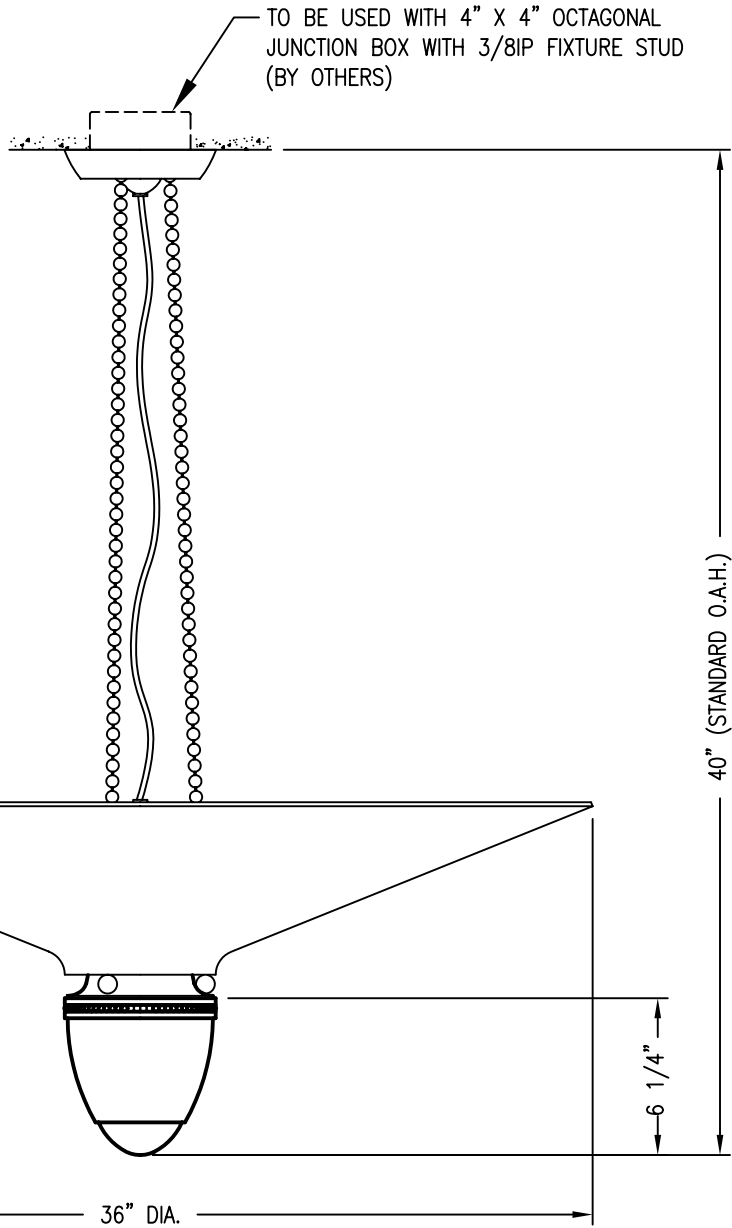

THE ADAM D. TIHANY COLLECTION

LAMP LAYOUT INC.

LAMP LAYOUT FLUO.

FRONT VIEW

© BALDINGER ARCHITECTURAL LIGHTING, INC.

FIXTURE WEIGHT: 15 LBS

PURCHASER: _____ DATE: _____

JOB NAME: _____ TYPE: _____ QUANTITY: _____

SHAHAR
AT30454/36