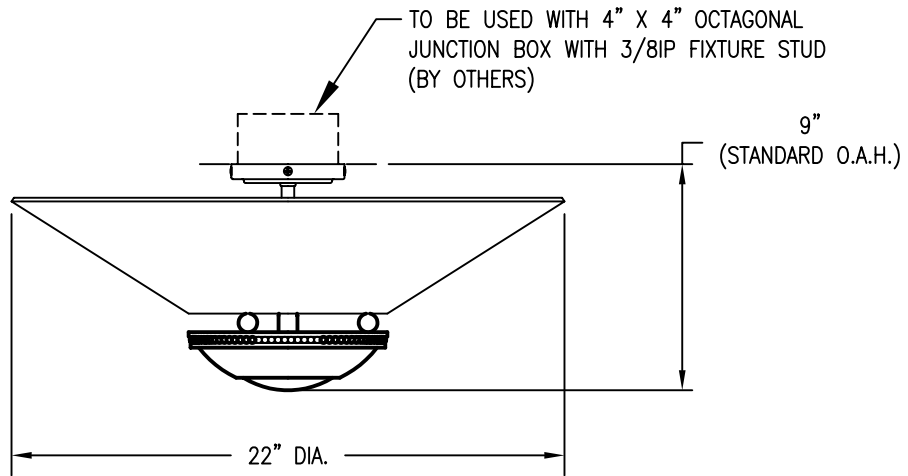

THE ADAM D. TIHANY COLLECTION

LAMP LAYOUT INC.

LAMP LAYOUT FLUO.

FRONT VIEW

© BALDINGER ARCHITECTURAL LIGHTING, INC.

FIXTURE WEIGHT: 10 LBS

PURCHASER: _____ DATE: _____

JOB NAME: _____ TYPE: _____ QUANTITY: _____