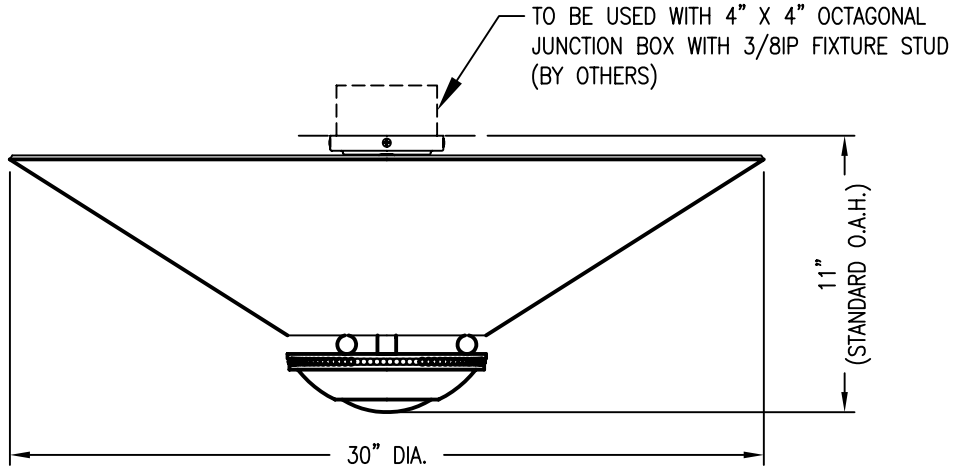

# THE ADAM D. TIHANY COLLECTION

LAMP LAYOUT INC.

LAMP LAYOUT FLUO.

FRONT VIEW

© BALDINGER ARCHITECTURAL LIGHTING, INC.

FIXTURE WEIGHT: LBS

PURCHASER: \_\_\_\_\_ DATE: \_\_\_\_\_

JOB NAME: \_\_\_\_\_ TYPE: \_\_\_\_\_ QUANTITY: \_\_\_\_\_