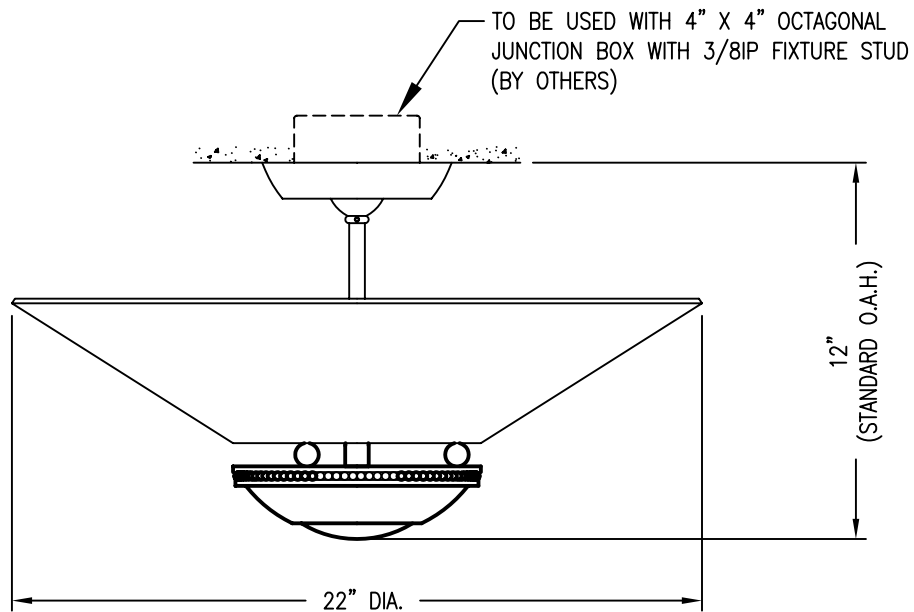

THE ADAM D. TIHANY COLLECTION

LAMP LAYOUT INC.

LAMP LAYOUT FLUO.

FRONT VIEW

© BALDINGER ARCHITECTURAL LIGHTING, INC.

FIXTURE WEIGHT: 11 LBS

PURCHASER: _____ DATE: _____

JOB NAME: _____ TYPE: _____ QUANTITY: _____