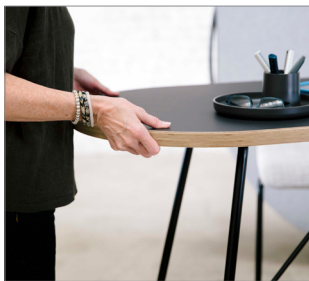

Allsteel®

Picnic™

Active Spaces For Active Work

Individual and group activities that happen in modern, shared spaces require a certain degree of flexibility, privacy, and functionality. As part of the Townhall™ collection, Picnic offers seated-height and standing-height tables, benches, and stool that turns underutilized, out-of-the-way spaces into agile touchdown areas for personal or team work.

Tables available in three heights and two depths transform commonly unused, difficult-to-plan perimeter spaces into effective work areas.

The lightweight design allows Picnic tables to be located throughout the space wherever work is happening.