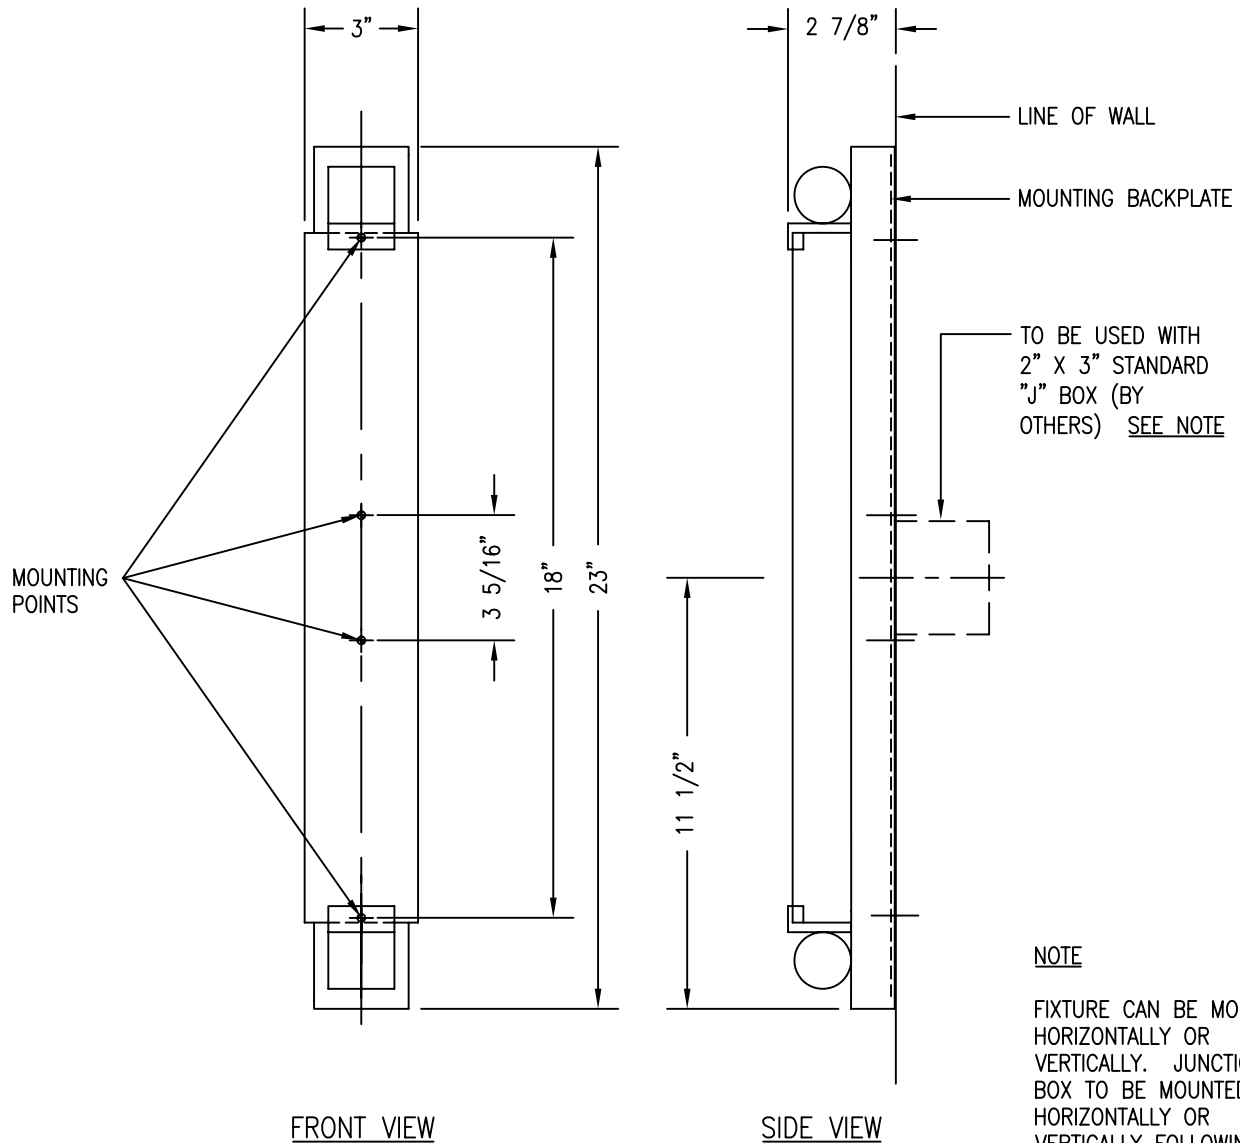

CLASSIC COLLECTION

NOTE

FIXTURE CAN BE MOUNTED HORIZONTALLY OR VERTICALLY. JUNCTION BOX TO BE MOUNTED HORIZONTALLY OR VERTICALLY FOLLOWING ORIENTATION OF FIXTURE.

© BALDINGER ARCHITECTURAL LIGHTING, INC.