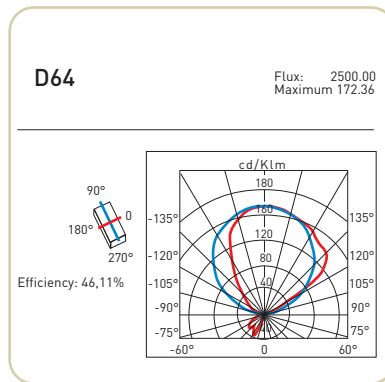

wall

D64/03

80W T-5 mini Bi-Pin 

D64/03.led

80W T-5 mini + 2 LED Bi-Pin 

D64

150W type T RSC base 

D64/01

39W T-5 mini Bi-Pin 

photometric data

D64/02

54W T-5 mini Bi-Pin 

dimensions	lamps
length 8,26/37/49/61'' overhang 3,54''	150W halogen, 39W, 54W, 80W T5 linear fluorescent, 80W T5 linear fluorescent with 2 spot LED
materials	structure finishes
extruded and die-cast aluminum	white or alu painted, polished