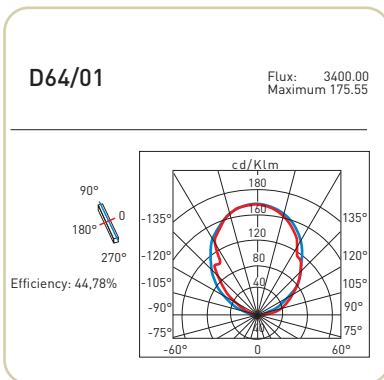

wall

D64/03

80W T-5 mini Bi-Pin 

D64/03.led

80W T-5 mini + 2 LED Bi-Pin 

D64

150W type T RSC base 

D64/01

39W T-5 mini Bi-Pin 

photometric data

D64/02

54W T-5 mini Bi-Pin 

dimensions	lamps
length 8,26/37/49/61'' overhang 3,54''	150W halogen, 39W, 54W, 80W T5 linear fluorescent, 80W T5 linear fluorescent with 2 spot LED
materials	structure finishes
extruded and die-cast aluminum	white or alu painted, polished