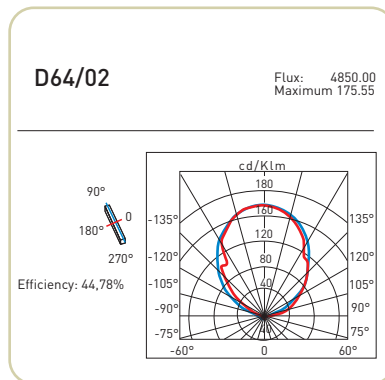

wall

D64/03

80W T-5 mini Bi-Pin 

D64/03.led

80W T-5 mini + 2 LED Bi-Pin 

D64

150W type T RSC base 

D64/01

39W T-5 mini Bi-Pin 

photometric data

D64/02

54W T-5 mini Bi-Pin 

dimensions	lamps
length 8,26/37/49/61'' overhang 3,54''	150W halogen, 39W, 54W, 80W T5 linear fluorescent, 80W T5 linear fluorescent with 2 spot LED
materials	structure finishes
extruded and die-cast aluminum	white or alu painted, polished