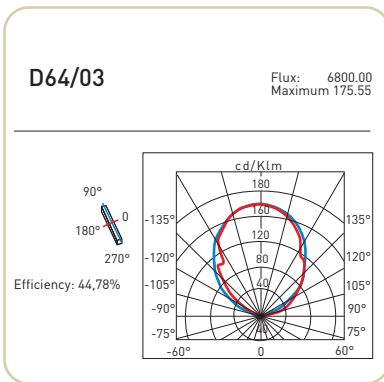

wall

D64/03

80W T-5 mini Bi-Pin 

D64/03.led

80W T-5 mini + 2 LED Bi-Pin 

D64

150W type T RSC base 

D64/01

39W T-5 mini Bi-Pin 

photometric data

D64/02

54W T-5 mini Bi-Pin 

dimensions	lamps
length 8,26/37/49/61'' overhang 3,54''	150W halogen, 39W, 54W, 80W T5 linear fluorescent, 80W T5 linear fluorescent with 2 spot LED
materials	structure finishes
extruded and die-cast aluminum	white or alu painted, polished