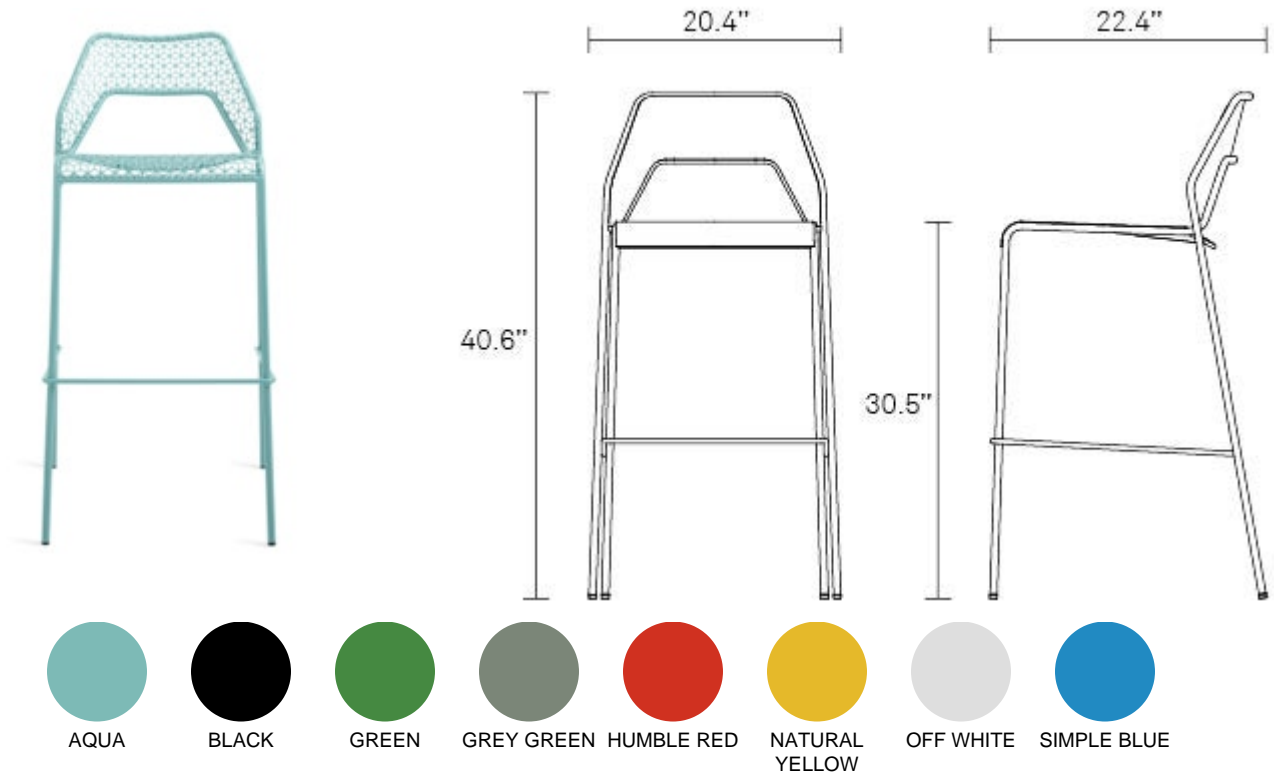

# Hot Mesh Barstool

Chipper outdoor barstool seeks derrières for at home enjoyment or café canoodling. Stackable and suitable for use indoors or out. Also available as a chair or counter stool. Shop the entire Hot Mesh Collection

## Product Details

- Suitable for indoor or outdoor use
- Powder-coated steel with zinc primer is durable and corrosion resistant
- Plastic glides on feet to protect surfaces
- Stackable up to 4 stools high for easy storage
- To protect the products finish and to extend the life of your outdoor furniture, store in dry location when not in use or during periods of inclement weather
- Avoid the use of harsh cleaners and abrasives
- We cannot warrant against chipping, scuffing, fading or corrosion, especially in seaside or harsh urban environments
- Ships fully assembled

HM1-BARSTL-AQ  
 HM1-BARSTL-BK  
 HM1-BARSTL-GR  
 HM1-BARSTL-GG  
 HM1-BARSTL-RD  
 HM1-BARSTL-YL  
 HM1-BARSTL-WH  
 HM1-BARSTL-BL

AQUA  
 BLACK  
 GREEN  
 GREY GREEN  
 HUMBLE RED  
 NATURAL YELLOW  
 OFF WHITE  
 SIMPLE BLUE