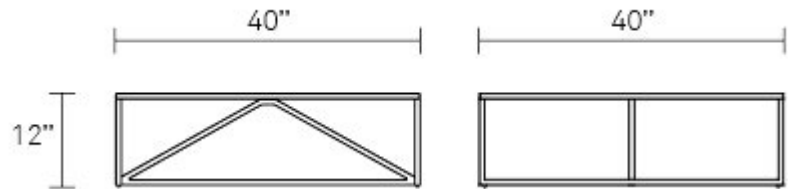

Strut Outdoor Square Coffee Table

Structure and design are one with the Strut. A proud stance for any gathering. Our best-selling Strut collection is now re-imagined for the outdoors in zinc-plated powder-coated aluminum. Shop the entire Strut Collection