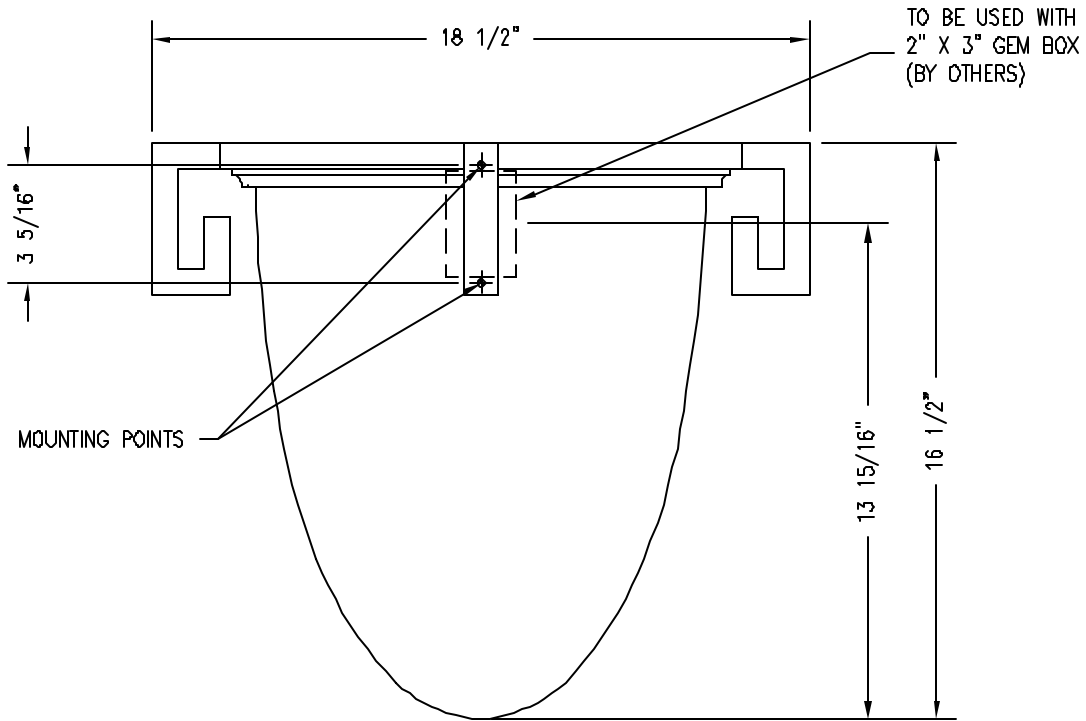

THE POST MODERN COLLECTION

© BALDINGER ARCHITECTURAL LIGHTING, INC.

FIXTURE WEIGHT: 20 LBS

PURCHASER: _____ DATE: _____

JOB NAME: _____ TYPE: _____ QUANTITY: _____

METAL FINISHES

- ANTIQUE BRASS
- POLISHED BRASS
- SATIN BRASS
- POLISHED CHROME
- SATIN CHROME
- POLISHED NICKEL
- SATIN NICKEL
- OTHER _____