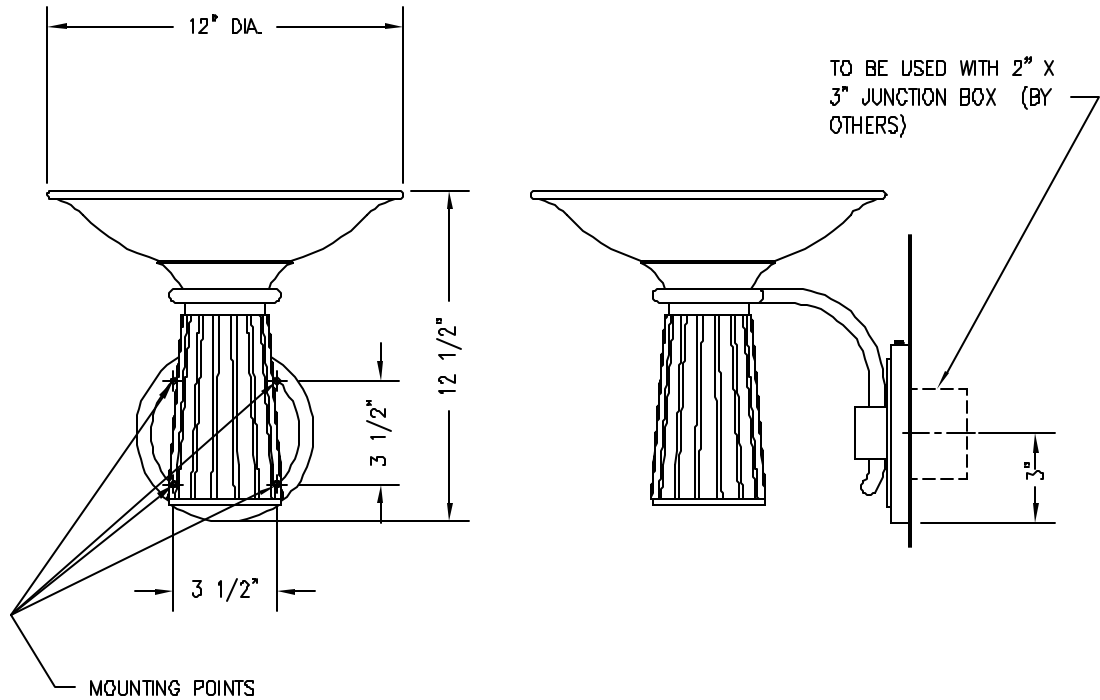

# THE POST MODERN COLLECTION

© BALDINGER ARCHITECTURAL LIGHTING, INC.

FIXTURE WEIGHT: 14 LBS

PURCHASER: \_\_\_\_\_ DATE: \_\_\_\_\_

JOB NAME: \_\_\_\_\_ TYPE: \_\_\_\_\_ QUANTITY: \_\_\_\_\_

**METAL FINISHES**