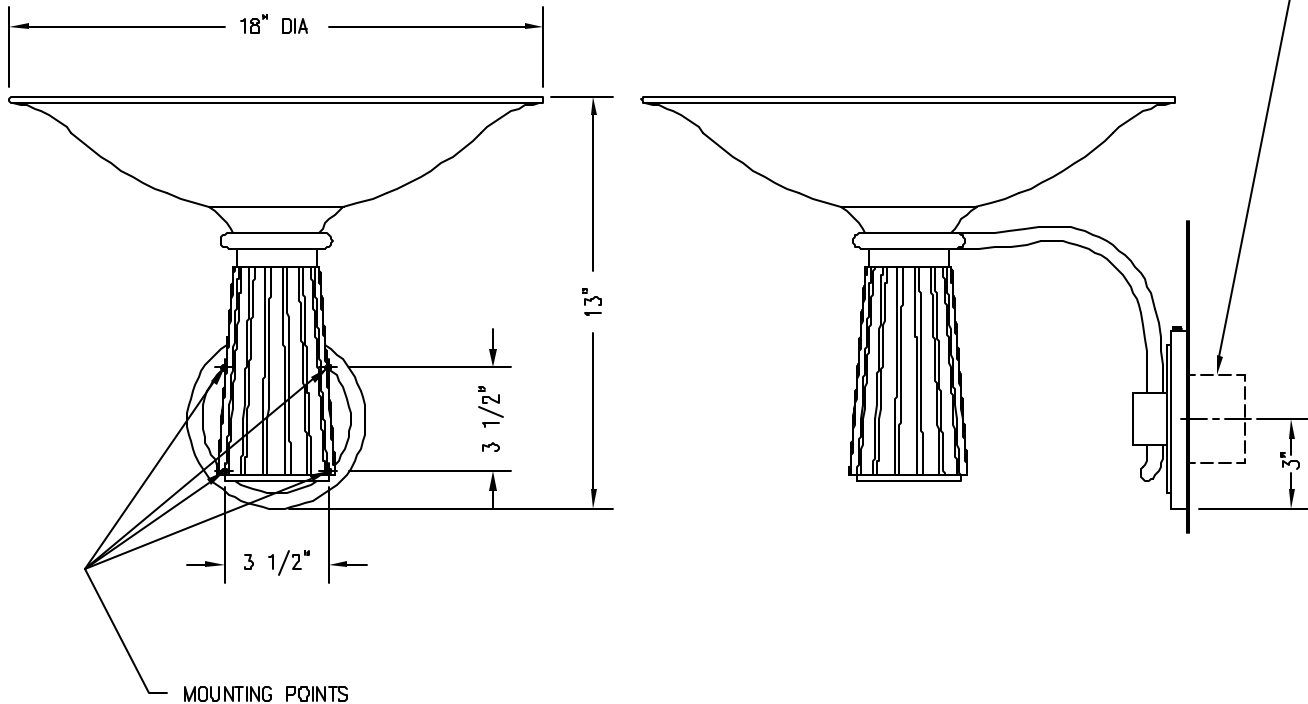

THE POST MODERN COLLECTION

TO BE USED WITH 2" X 3" JUNCTION BOX (BY OTHERS)

© BALDINGER ARCHITECTURAL LIGHTING, INC.

FIXTURE WEIGHT: 18 LBS

PURCHASER: _____ DATE: _____

JOB NAME: _____ TYPE: _____ QUANTITY: _____