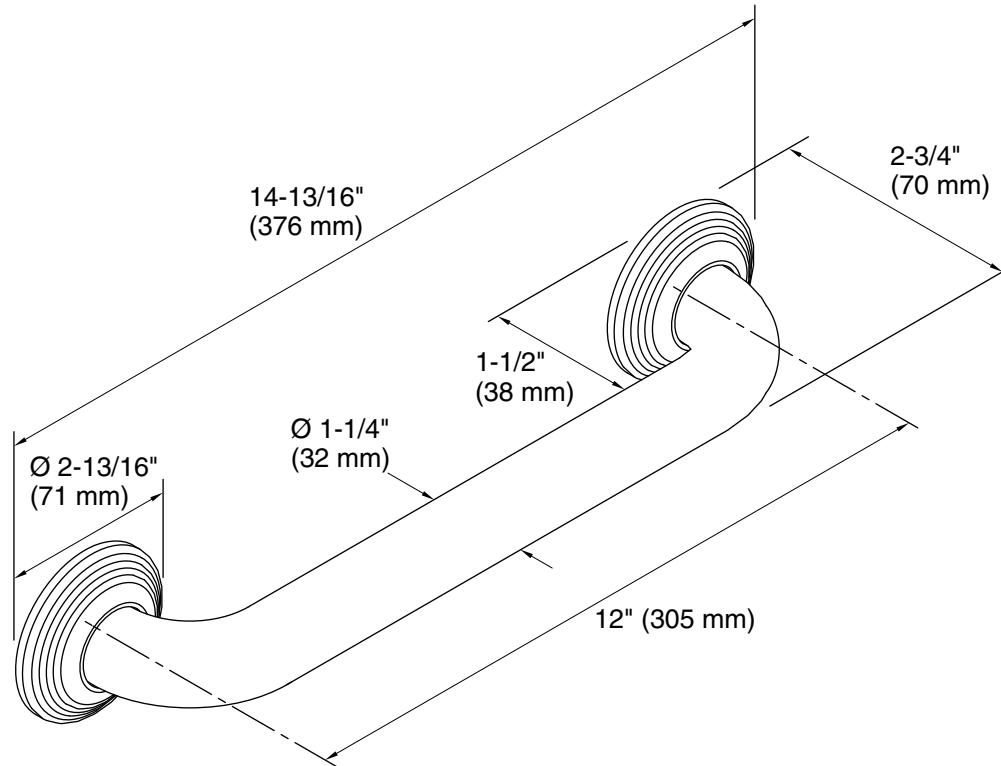

Technical Information

All product dimensions are nominal.

Material: Metal

Notes

Measure your actual product for roughing-in details.

WARNING: Risk of personal injury. The wall plates on the grab bar must be mounted to a brace between the wall studs. This will ensure that the weight of the user is adequately supported.