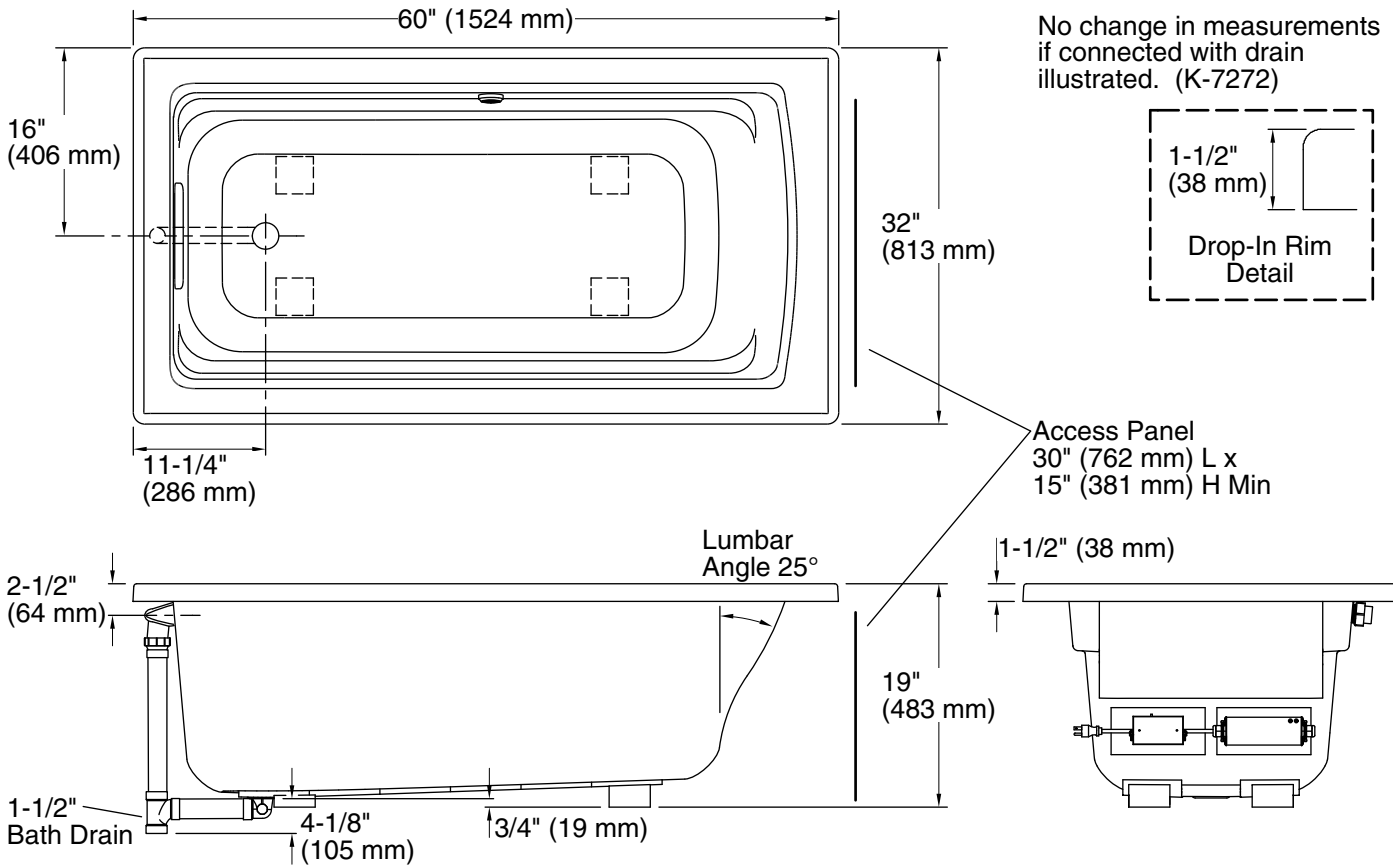

Required Electrical Service

One circuit required, protected with Class A Ground-Fault Circuit-Interrupter (GFCI). Outside North America, this device may be known as a Residual Current Device (RCD).

Heated Surface: 120 V, 15 A

Technical Information

All product dimensions are nominal.

Drain location: Reversible

Basin area, bottom: 45-1/8" x 19-11/16" (1146 mm x 500 mm)

Basin area, top: 52-3/4" x 25-5/16" (1340 mm x 643 mm)

Weight: 70 lbs (31.8 kg)

Minimum floor load: 44 lbs/ft² (214.8 kg/m²)

Water depth: 15" (381 mm)

Water capacity: 58 gal (219.6 L)

Cutout: Drop-in, 58-1/2" x 30-1/2" (1486 mm x 775 mm)

Electrical component rating: Heated Surface: 120 V, 0.5 A, 60 Hz, 65 W

Minimum flat for 2-1/8" (54 mm)

1-800-4KOHLER (1-800-456-4537)

Kohler Co. reserves the right to make revisions without notice to product specifications.

For the most current Specification Sheet, go to www.kohler.com.

12-19-2023 23:46 - US/CA

Notes

Measure your actual product for rough-in details.

Install this product according to the installation instructions.

The hot water supply should be 70% of the capacity of the bath or greater. Installations will vary.

This bath is designed for drop-in installation only. It is not suited for use in a three wall alcove with an overhead shower.

ADA compliant when installed to the specific requirements of these regulations.