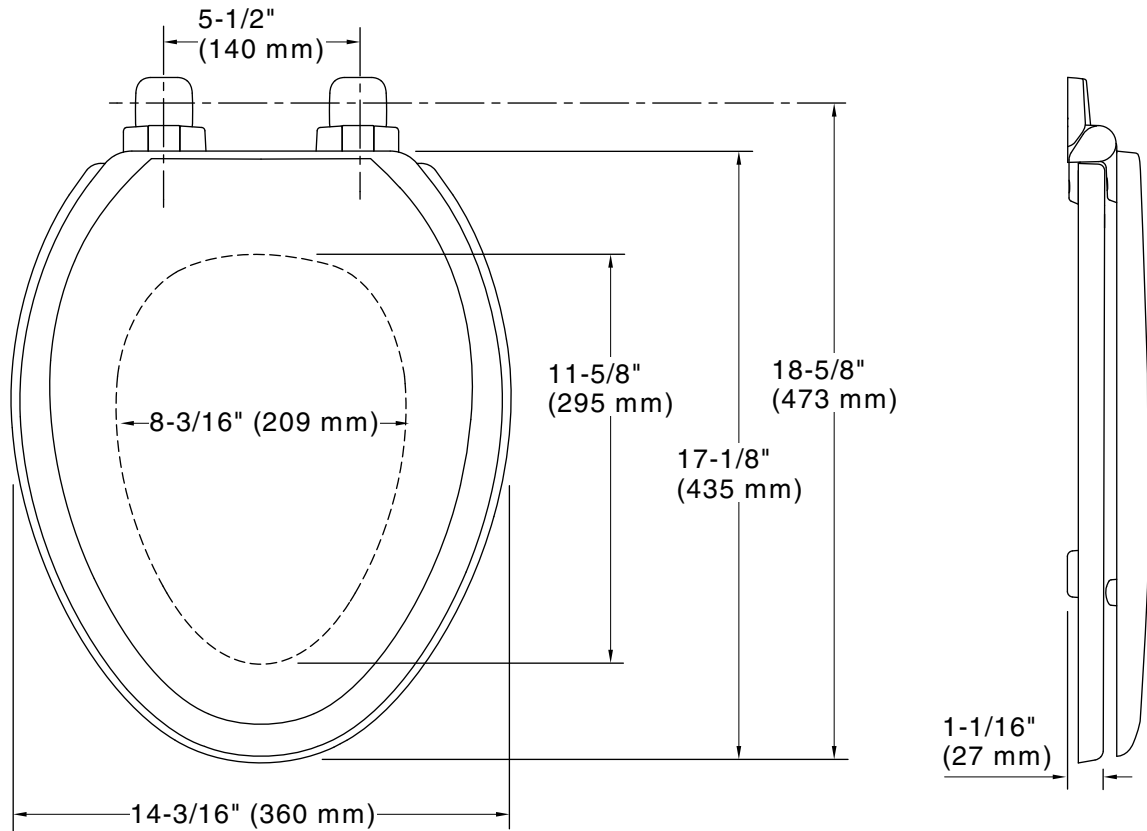

Ridgewood®
Quiet-Close™ elongated toilet seat
K-20454

Features

- Quiet-Close™ elongated lid and seat prevents slamming
- Color-matched plastic hinges
- Compression-molded wood provides a look and feel that cannot be achieved with other seat materials
- Fits most elongated toilets

Color Code Description

	0	White
	96	Biscuit

Technical Information

All product dimensions are nominal.

Seat shape type: Elongated
Seat front type: Closed-front
Seat-mounting holes: 5-1/2" (140 mm)

Notes

Install this product according to the installation instructions.