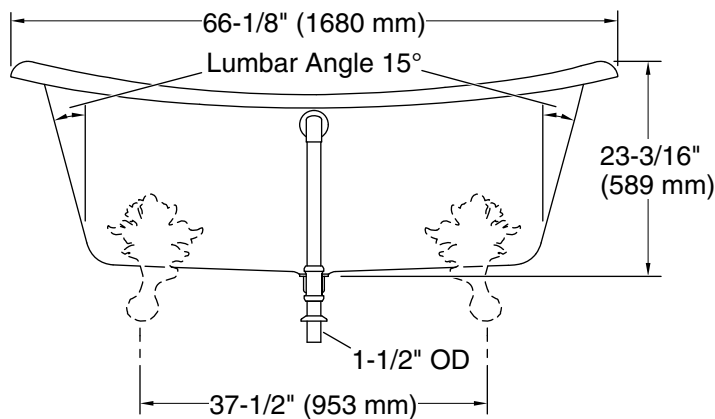

Color	Code	Description
-------	------	-------------

	DGB	Indigo Blue
---	-----	-------------

Technical Information

All product dimensions are nominal.

Drain location:	Center
Basin area, bottom:	48-15/16" x 24-3/4" (1243 mm x 629 mm)
Basin area, top:	58-11/16" x 27-13/16" (1491 mm x 706 mm)
Weight:	396.2 lbs (179.7 kg)
Minimum floor load:	90 lbs/ft ² (439.4 kg/m ²)
Water depth:	14-3/8" (366 mm)
Water capacity:	69 gal (261.2 L)
Template:	1344921-7, not required, not included