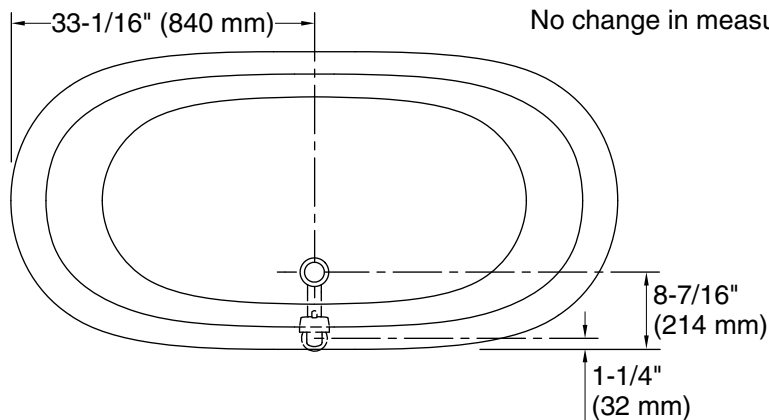

Color	Code	Description
-------	------	-------------

	DGB	Indigo Blue
---	-----	-------------

Technical Information

All product dimensions are nominal.

Drain location:	Center
Basin area, bottom:	48-15/16" x 24-3/4" (1243 mm x 629 mm)
Basin area, top:	58-11/16" x 27-13/16" (1491 mm x 706 mm)
Weight:	396.2 lbs (179.7 kg)
Minimum floor load:	90 lbs/ft ² (439.4 kg/m ²)
Water depth:	14-3/8" (366 mm)
Water capacity:	69 gal (261.2 L)
Template:	1344921-7, not required, not included