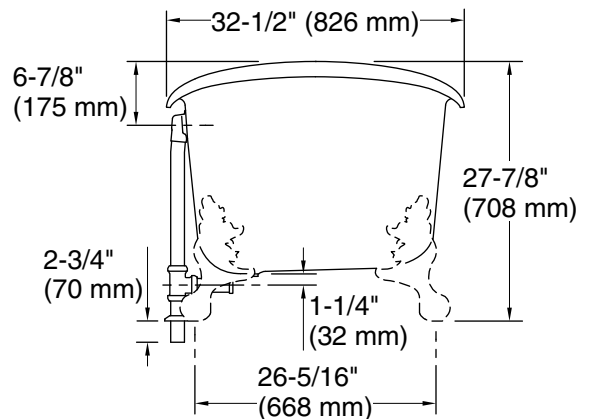

Color	Code	Description
-------	------	-------------

	DGB	Indigo Blue
---	-----	-------------

Technical Information

All product dimensions are nominal.

Drain location:	Center
Basin area, bottom:	48-15/16" x 24-3/4" (1243 mm x 629 mm)
Basin area, top:	58-11/16" x 27-13/16" (1491 mm x 706 mm)
Weight:	396.2 lbs (179.7 kg)
Minimum floor load:	90 lbs/ft ² (439.4 kg/m ²)
Water depth:	14-3/8" (366 mm)
Water capacity:	69 gal (261.2 L)
Template:	1344921-7, not required, not included

Notes

Measure your actual product for rough-in details.

Install this product according to the installation instructions.

The hot water supply should be 70% of the capacity of the bath or greater. Installations will vary.