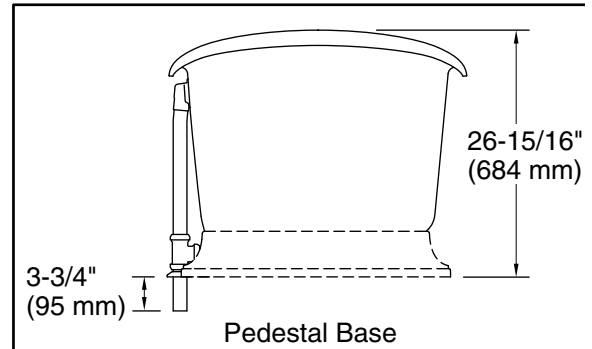

Color	Code	Description
-------	------	-------------

	DGB	Indigo Blue
---	-----	-------------

Technical Information

All product dimensions are nominal.

Drain location:	Center
Basin area, bottom:	48-15/16" x 24-3/4" (1243 mm x 629 mm)
Basin area, top:	58-11/16" x 27-13/16" (1491 mm x 706 mm)
Weight:	396.2 lbs (179.7 kg)
Minimum floor load:	90 lbs/ft ² (439.4 kg/m ²)
Water depth:	14-3/8" (366 mm)
Water capacity:	69 gal (261.2 L)
Template:	1344921-7, not required, not included