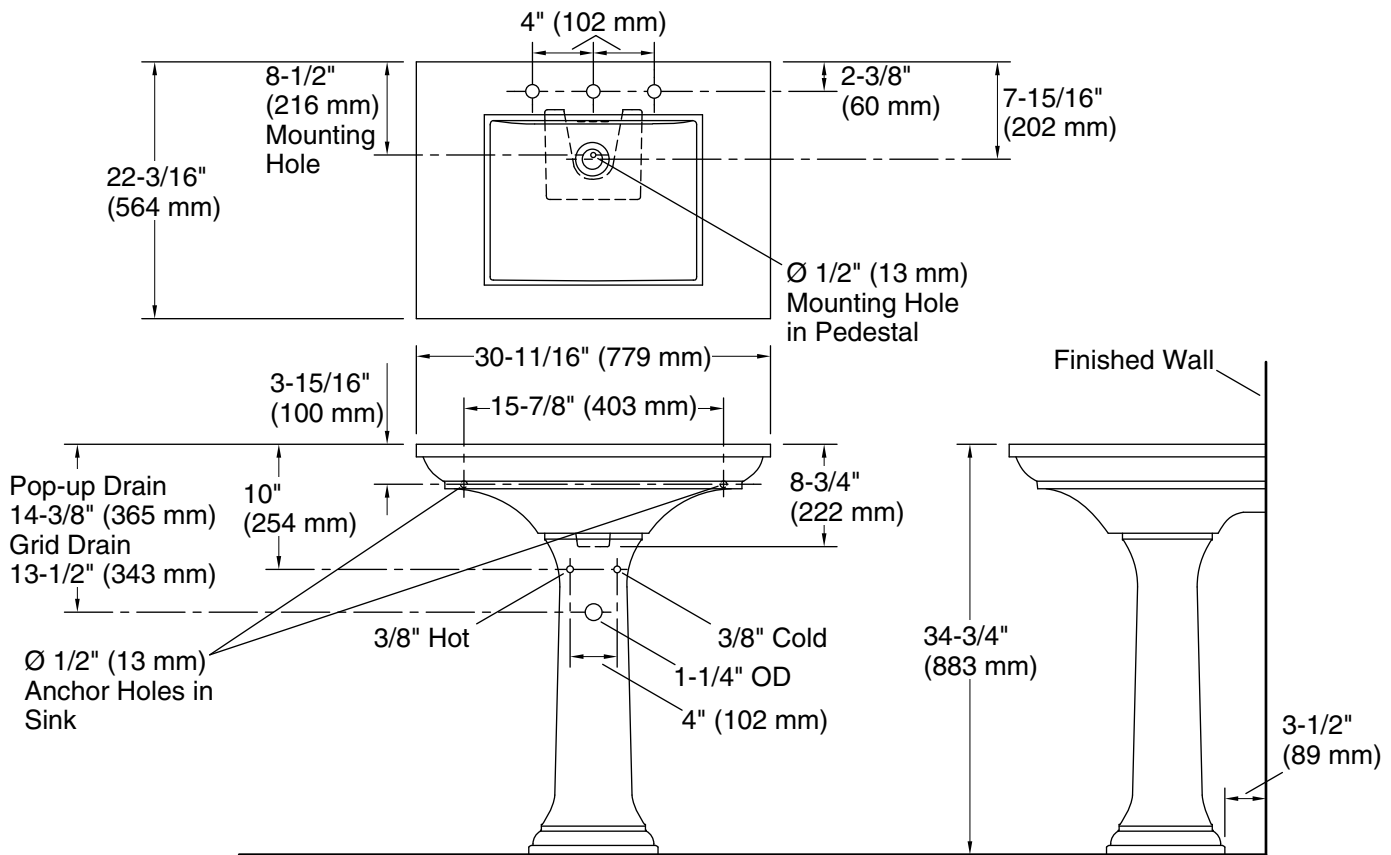

Memoirs® Stately

30-3/4" rectangular pedestal bathroom sink
K-2268-8

Features

- 8" (203 mm) widespread faucet holes
- Elegant rectangular basin
- Overflow drain
- Combination consists of the K-2269-8 basin and the K-2267 pedestal
- Coordinates with other products in the Memoirs collection

THE BOLD LOOK
OF **KOHLER**®

Technical Information

All product dimensions are nominal.

Bowl configuration:	Single
Center(s):	8
Bowl area (Only):	Length: 19" (483 mm) Width: 14" (356 mm) Water depth: 5-1/2" (140 mm)
With overflow:	Yes
Number of deck holes:	3
Faucet hole spacing:	8" (203 mm)
Faucet hole(s):	1-3/8" (35 mm)
Drain hole:	1-3/4" (44 mm)