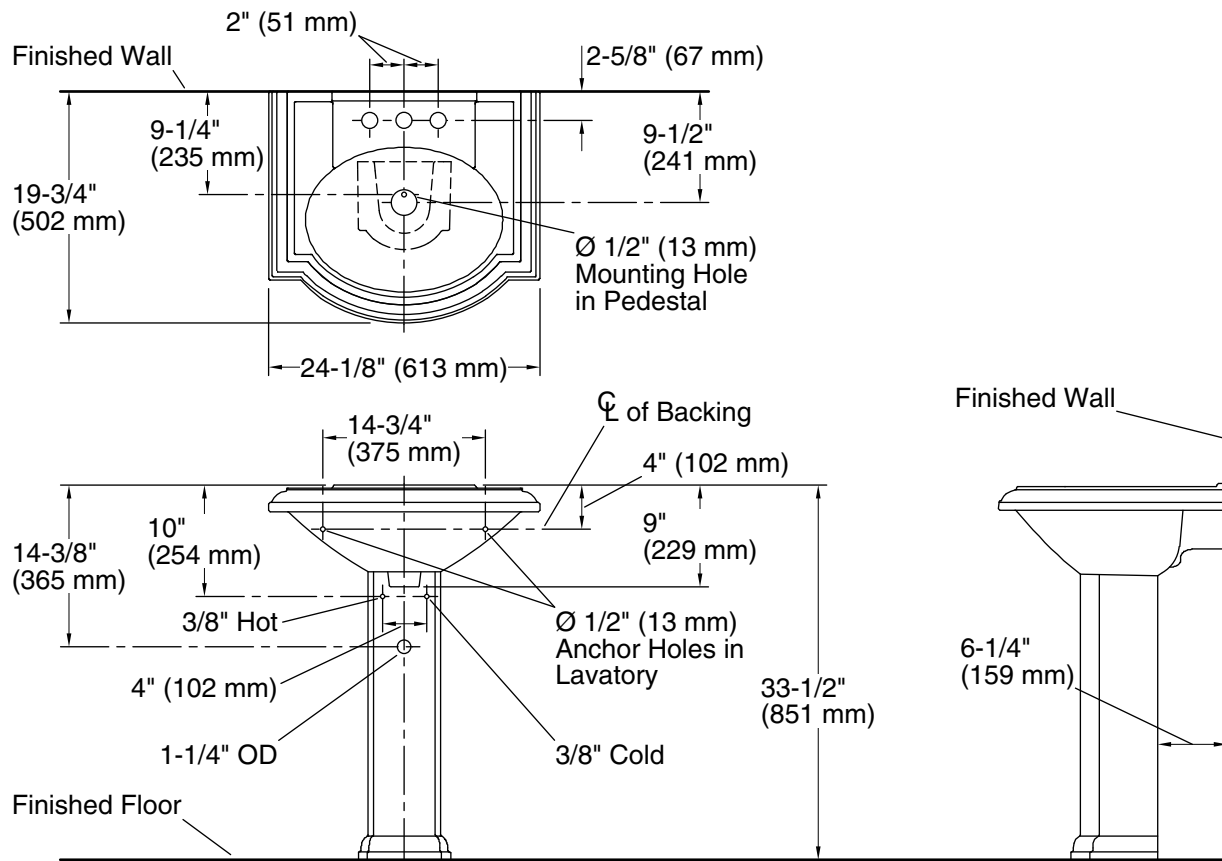

**Devonshire®**  
24-1/4" rectangular pedestal bathroom sink  
**K-2286-4**

**Features**

- 4" (102 mm) centerset faucet holes
- Oval basin
- Overflow drain
- Combination consists of the K-2287-4 basin and the K-2288 pedestal
- Coordinates with other products in the Devonshire collection

## Technical Information

All product dimensions are nominal.

|                       |   |
|-----------------------|---|
| Bowl configuration:   | Single  |
| Center(s):            | 4   |
| Bowl area:            | Length: 17" (432 mm)<br>Width: 12" (305 mm)<br>Water depth: 4-7/8" (124 mm) |
| With overflow:        | Yes   |
| Number of deck holes: | 3   |
| Faucet hole spacing:  | 4" (102 mm)   |
| Faucet hole(s):       | 1-1/4" (32 mm)  |
| Drain hole:           | 1-3/4" (44 mm)  |