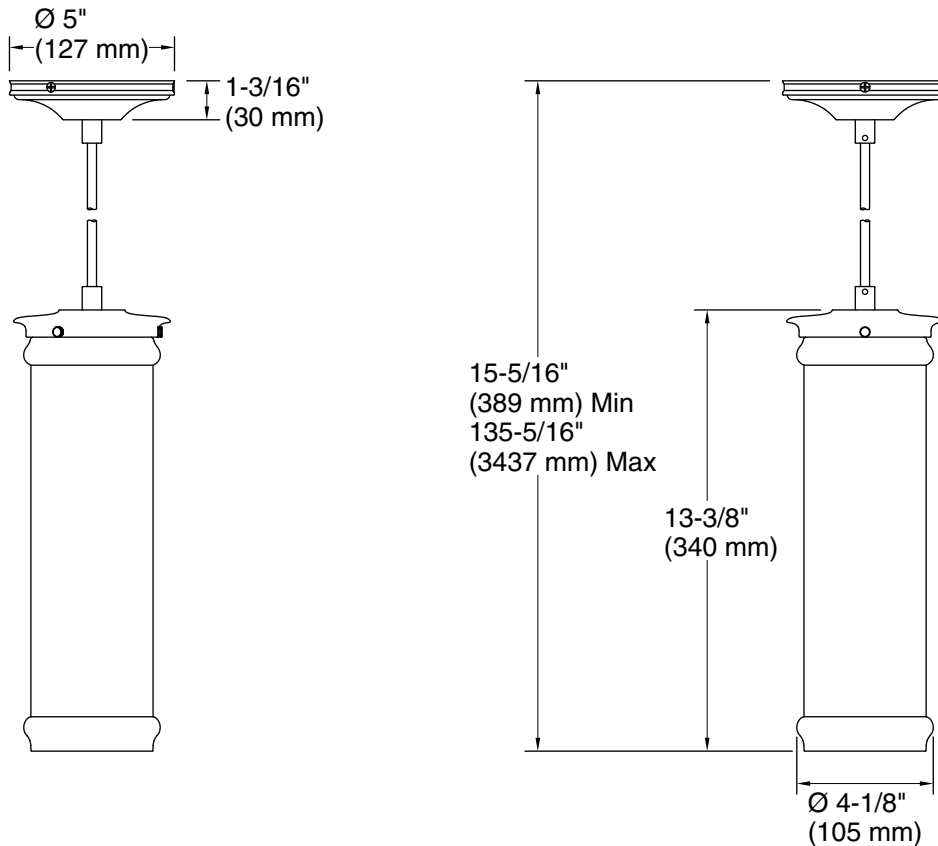

Required Electrical Service

One circuit required.

Lights: 120 V, 0.333 A, 60 Hz

Technical Information

All product dimensions are nominal.

Material: Brass

Number of Lights: 1

Lighting Type: Socket-based

Socket Type: E-12 Candelabra

Number of Shades: 1

Shade Type: Glass - clear

Hanging Type: Cord

Height: $15\text{-}5/16''$ (389 mm) -
 $135\text{-}5/16''$ (3437 mm)

Electrical component rating: Socket Rating: 60 Hz, 60 W, 450
Lumens, 3000K