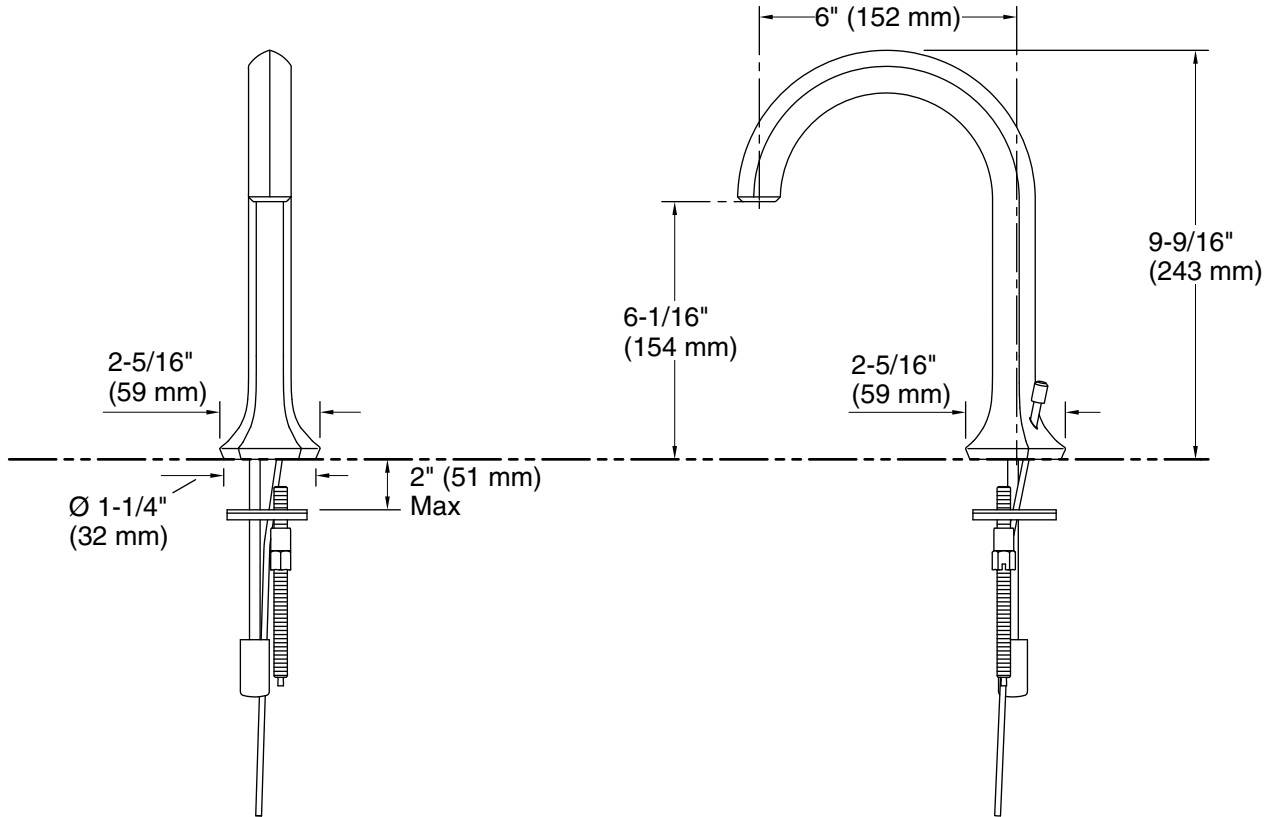

KOHLER® Faucets Bathroom sink faucet spout with Cane design, 1.0 gpm Occasion® K-27008-K

Features

- 6" (152 mm) spout reach
- 1.0 gpm (3.8 lpm) maximum flow rate at 60 psi (4.14 bar)
- Laminar flow delivers a graceful stream of water
- Metal pop-up drain with lift rod and 1-1/4" tailpiece
- Part of the Occasion bathroom faucet and accessory collection

Material

- Premium metal construction for durability and reliability
- KOHLER® finishes resist corrosion and tarnishing

Installation

- For 8" – 16" (203 – 406 mm) centers
- Deck-mount

Required Products/Accessories

THE BOLD LOOK
OF **KOHLER**®

KOHLER® Faucets

Bathroom sink faucet spout with Cane design, 1.0 gpm

Occasion®

K-27008-K

Technical Information

All product dimensions are nominal.

Faucet: