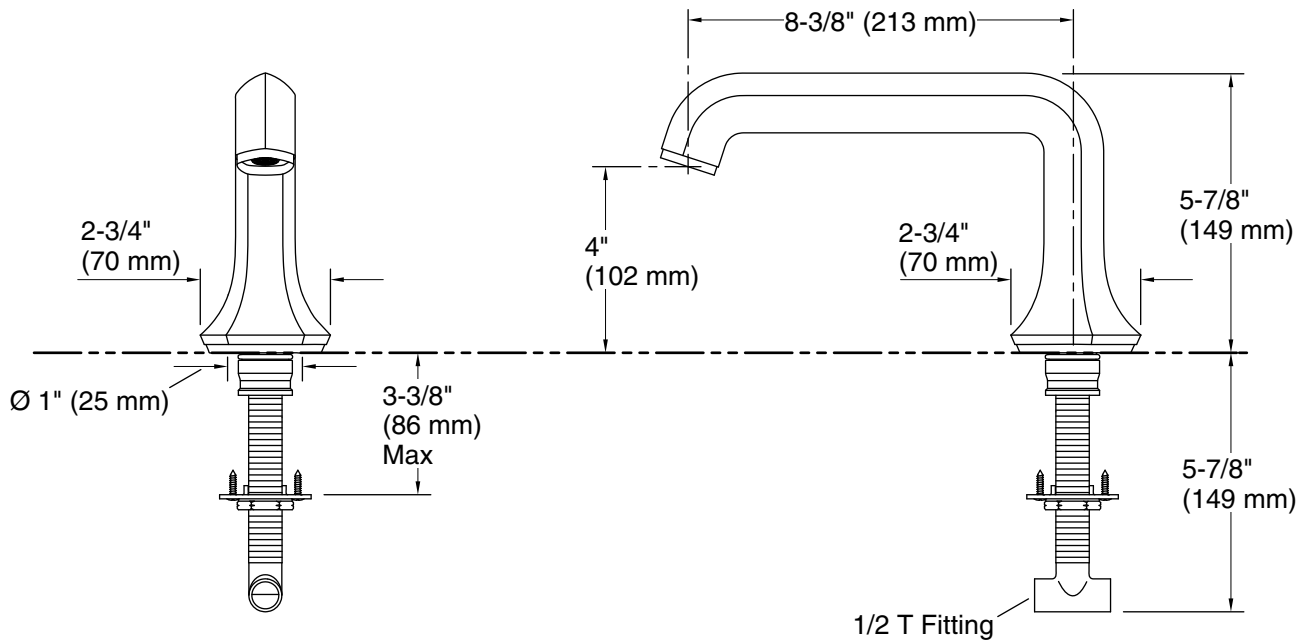

Features

- Nondiverter spout
- 8-1/3" (212 mm) spout reach
- Part of the Occasion bathroom faucet and accessory collection

Material

- Premium metal construction for durability and reliability
- KOHLER® finishes resist corrosion and tarnishing

Installation

- Deck-mount

Required Products/Accessories

K-27018-3 Deck-mount bath faucet handles with Cross design

or

K-27018-4 Deck-mount bath faucet handles with Lever design

or

K-27019-4 Deck-mount bath faucet handle

Technical Information

All product dimensions are nominal.

Drain included: No