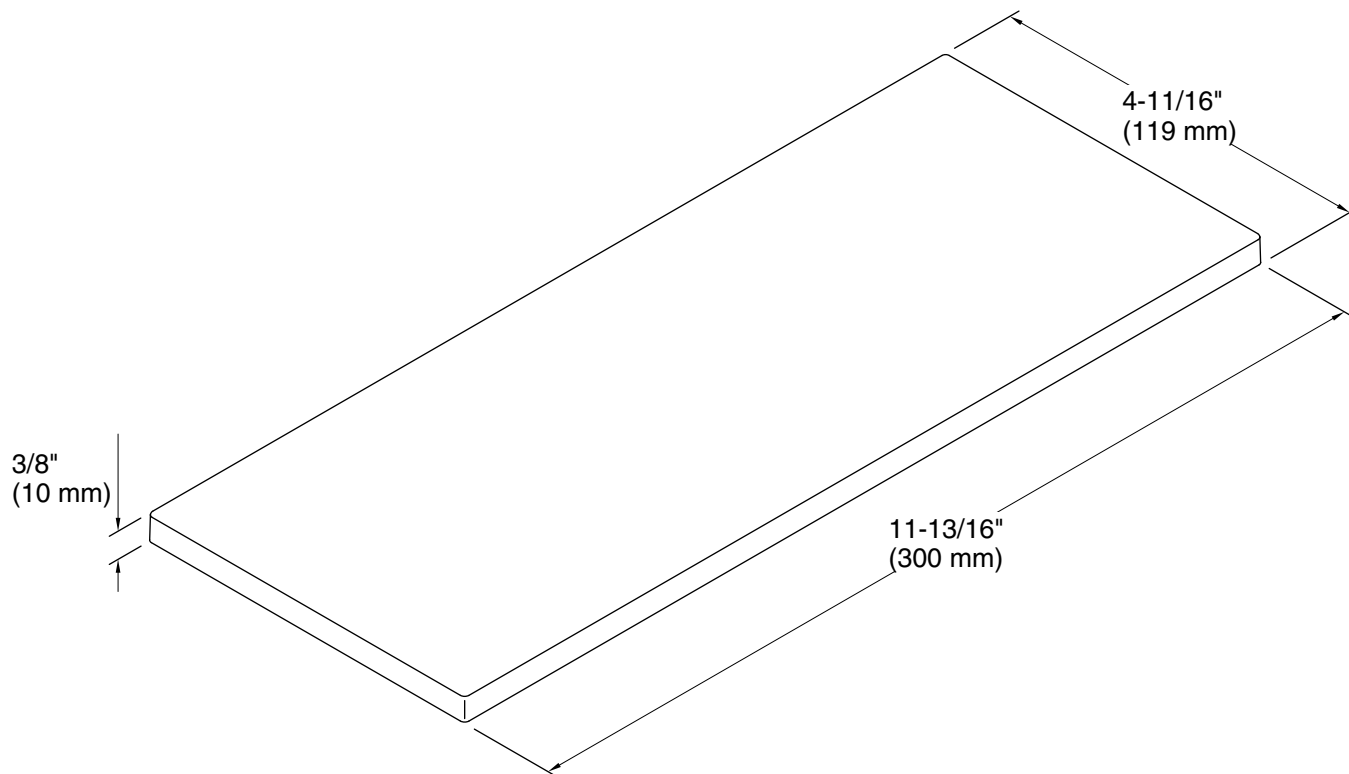

Features

- Flat tray provides wall-mounted shelf storage for bath essentials
- Fits securely on Draft frames, hotelier, and toilet paper holder (sold separately)
- Pair with other Draft components including trays, containers, and hooks (sold separately)
- Durable composite material
- Coordinates with other products in the Draft collection

Color	Code	Description
	0	White
	7	Black Black™

Technical Information

All product dimensions are nominal.

Material: Plastic