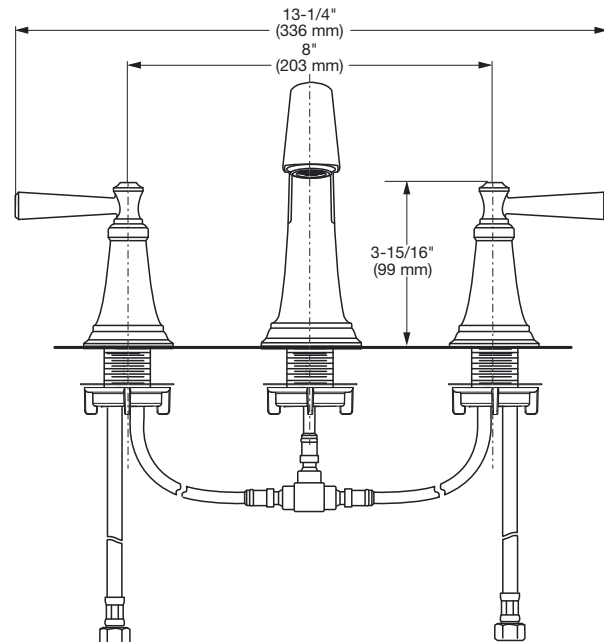

### MODEL NUMBER:

- ☐ 7417801.002 Chrome finish.
- ☐ 7417801.295 Brushed Nickel finish.
- ☐ 7417801.278 Legacy Bronze finish.
- ☐ 7417801.243 Matte Black finish.

**Easily Snaps Together for Watertight Connection**  
SPEED CONNECT® HOSES

### GENERAL DESCRIPTION:

Non-metal valve bodies with reinforced brass sleeves and flexible hose connections for 6" to 12" (152 to 305 mm) installations. 1/4 turn washerless ceramic disc valve cartridges. Drain body with 1-1/4 inch (32 mm) tail piece. 1.2 gpm/4.5 L/min. maximum flow rate.

### SUGGESTED SPECIFICATION:

2-Handle widespread bath faucet shall feature metal spout. Shall also feature 1/4 turn washerless ceramic disc valve cartridges. Shall also feature Speed Connect Installation System. Shall also feature a non-metal Easy Install Push Drain body. Fitting shall be American Standard Model # 7417801.002, 7417801.295, 7417801.278, 7417801.243.

**CODES AND STANDARDS**

These products meet or exceed the following codes and standards:

- ANSI A117.1**
- ASME A112.18.1**
- CSA B125.1**
- NSF 61/Section 9**
- NSF 372**

Product Number	Description
7417801.002	Widespread lavatory. Metal lever handles. Easy Install Push drain. Chrome finish.
7417801.295	Widespread lavatory. Metal lever handles. Easy Install Push drain. Brushed Nickel finish.
7417801.278	Widespread lavatory. Metal lever handles. Easy Install Push drain. Legacy Bronze finish.
7417801.243	Widespread lavatory. Metal lever handles. Easy Install Push drain. Matte Black finish.