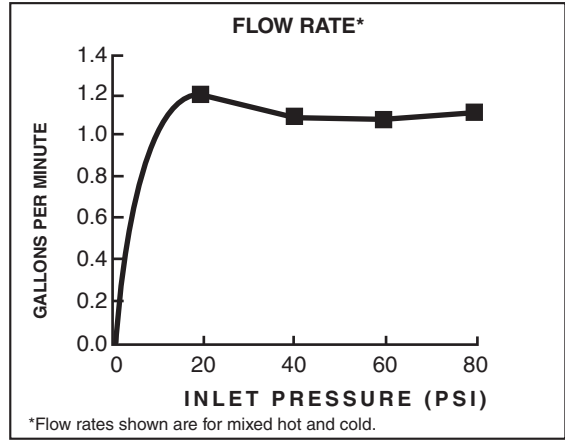

CODES AND STANDARDS

These products meet or exceed the following codes and standards:

- **ANSI A117.1**
- **ASME A112.18.1**
- **CSA B125.1**
- **NSF 61/Section 9**
- **NSF 372**

Product Number	Description
7417801.002	Widespread lavatory. Metal lever handles. Easy Install Push drain. Chrome finish.
7417801.295	Widespread lavatory. Metal lever handles. Easy Install Push drain. Brushed Nickel finish.
7417801.278	Widespread lavatory. Metal lever handles. Easy Install Push drain. Legacy Bronze finish.
7417801.243	Widespread lavatory. Metal lever handles. Easy Install Push drain. Matte Black finish.

ADA Meets the American Disabilities Act Guidelines
ANSI A117.1 Requirements for the physically challenged.