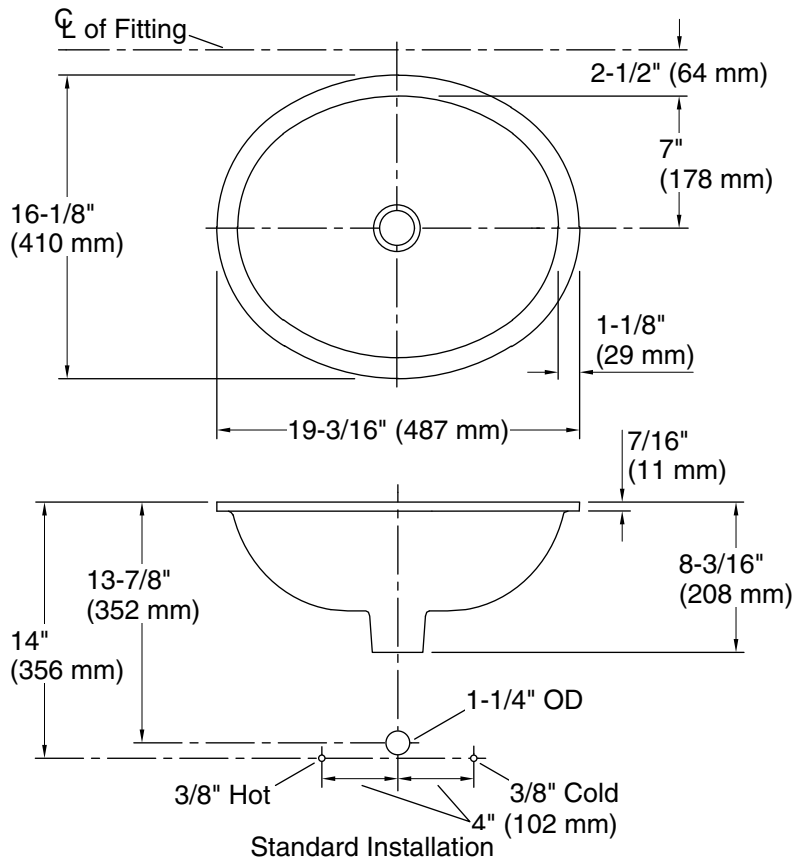

## Features

- Decorated with a subtle floral pattern and gold bands on White background
- Oval basin
- No faucet holes; requires wall- or counter-mount faucet
- Fits standard 14" x 17" (356 x 432 mm) countertop cutout

## Technical Information

All product dimensions are nominal.

Bowl configuration:	Single
Bowl area (Only):	Length: 17" (432 mm) Width: 14" (356 mm) Water depth: 6-3/8" (162 mm)
With overflow:	No
Drain hole:	1-3/4" (44 mm)
Template:	1151011-7, required, included