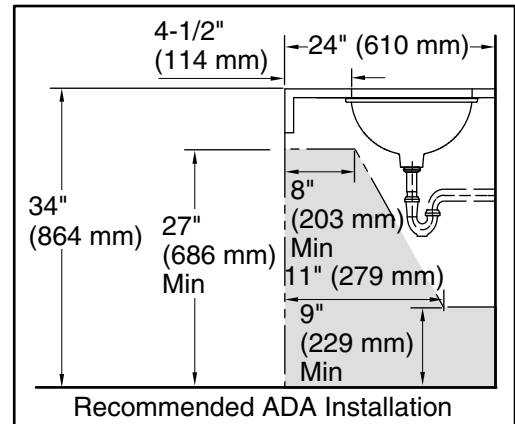

## Technical Information

All product dimensions are nominal.

Bowl configuration:	Single
Bowl area (Only):	Length: 17" (432 mm) Width: 14" (356 mm) Water depth: 6-3/8" (162 mm)
With overflow:	No
Drain hole:	1-3/4" (44 mm)
Template:	1151011-7, required, included