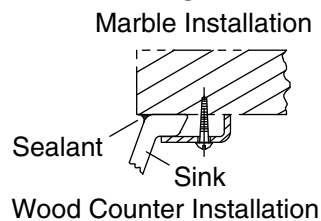

## Technical Information

All product dimensions are nominal.

Bowl configuration:	Single
Bowl area (Only):	Length: 17" (432 mm) Width: 14" (356 mm) Water depth: 6-3/8" (162 mm)
With overflow:	No
Drain hole:	1-3/4" (44 mm)
Template:	1151011-7, required, included