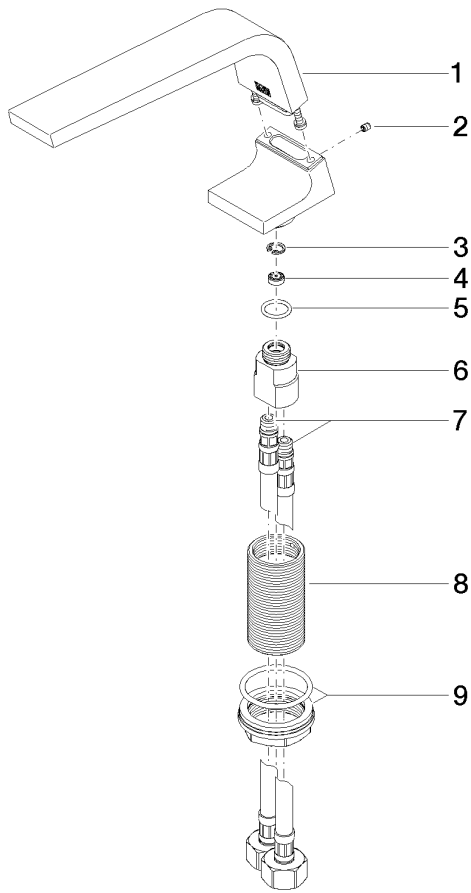

Washbasin - CL.1

CL.1 Deck-mounted basin spout without pop-up waste - Dark Chrome

Article number: 13 714 705-19

## Washbasin - CL.1

CL.1 Deck-mounted basin spout without pop-up waste - Dark Chrome

Article number: 13 714 705-19

### Spare parts list

Position	Quantity used	Item Number	Spare part	Delivery time (Working days)
1	1	90 11 70 002 00-19	spout	50
2	1	09 31 11 044 90	pin	2
3	1	09 16 01 016 90	ring	2
4	1	09 23 01 034 90	flow reducer	2
5	1	09 14 10 130 90	seal	2
6	1	09 11 10 055 10 90	connection	2
7	2	04 30 04 019 00 90	hose	2
8	1	09 30 01 208 90	connection	2
9	1	04 23 10 044 06 90	fixing set	2