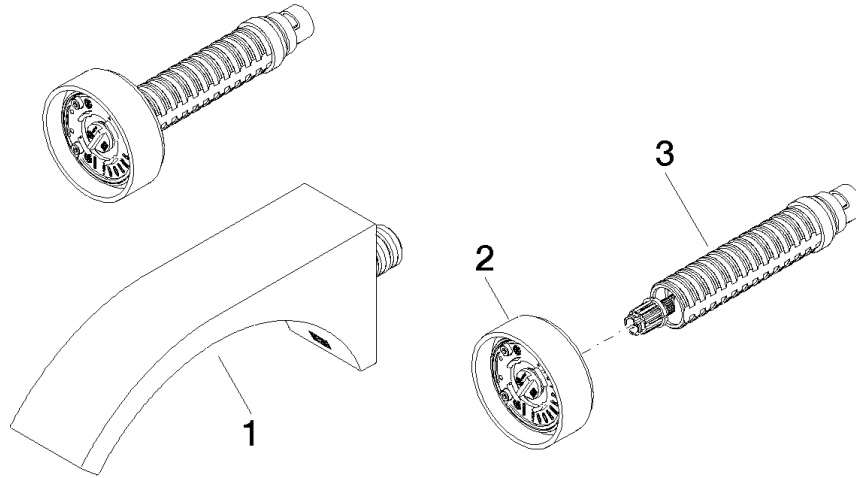

**Required miscellaneous**

- Concealed wall-mounted mixer centred spout -** 35 700 970 90
- max. recess depth 145 mm
  - min. recess depth 85 mm

**Required miscellaneous**

- Concealed wall-mounted mixer variable positioning -** 35 720 970 90
- min. recess depth 85 mm
  - max. recess depth 145 mm

CYO Wall-mounted basin mixer without pop-up waste - Platinum / Brushed  
Platinum

---

CYO

ST 010 206 3811

ST 010 206 3811  
mm [inches]

**Flow rate chart**

**Certificates**

WRAS\_2111006. IAPMO\_N-4976 (2). IAPMO\_6397 (2). LGA\_38121.

ST 010 206 3811

Spare parts list

No.	Item Number	Name	Quantity used	Delivery time
1	13 805 811-36	CYO Wall-mounted basin spout without pop-up waste - Platinum / Brushed Platinum	1	20
2	90 18 40 290 00-36	handle	1	20
3	90 90 03 171 01 90	top	1	2