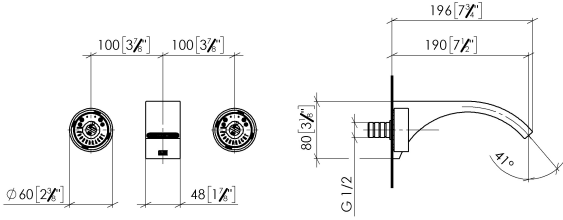

**Required miscellaneous**

- Concealed wall-mounted mixer centred spout -** 35 700 970 90
- max. recess depth 145 mm
  - min. recess depth 85 mm

**Required miscellaneous**

- Concealed wall-mounted mixer variable positioning -** 35 720 970 90
- min. recess depth 85 mm
  - max. recess depth 145 mm

CYO Wall-mounted basin mixer without pop-up waste - Platinum / Brushed  
Platinum

---

CYO

ST 010 206 3811

ST 010 206 3811  
mm [inches]

**Flow rate chart**

**Certificates**

WRAS\_2111006. IAPMO\_N-4976 (2). IAPMO\_6397 (2). LGA\_38121.