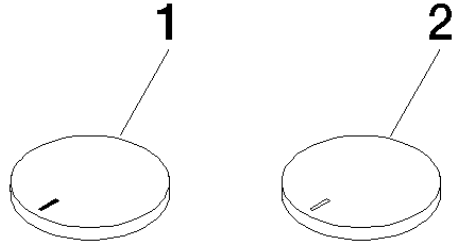

ST 010 206 3R11
Parts for other
finishes can be found
here: Chrome

Spare parts list

No.	Item Number	Name	Quantity used	Delivery time
1	11 183 811-06	CYO Handle insert hot - Brushed Platinum	1	10
2	11 184 811-06	CYO Handle insert cold - Brushed Platinum	1	10