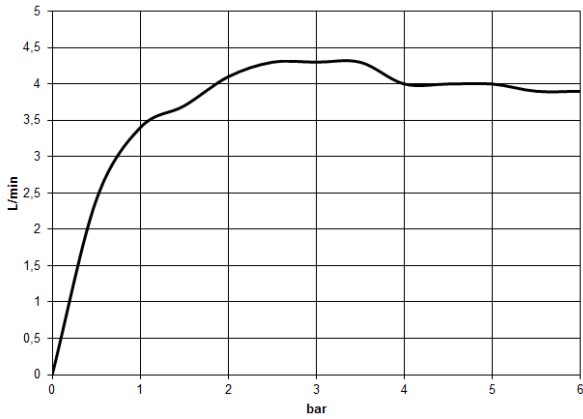

CYO Wall-mounted basin mixer without pop-up waste - Platinum / Brushed  
Platinum

---

CYO

ST 010 206 3811

ST 010 206 3811  
mm [inches]

**Flow rate chart**

**Certificates**

WRAS\_2111006. IAPMO\_N-4976 (2). IAPMO\_6397 (2). LGA\_38121.