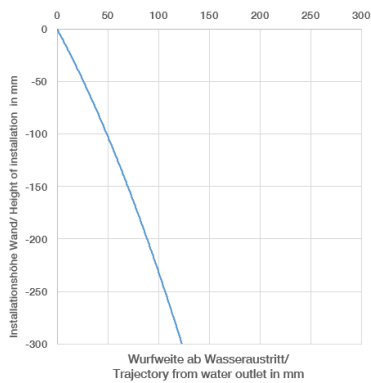

META META SLIM Wall-mounted single-lever basin mixer without pop-up waste - Dark Chrome

META

36 860 662

- 190mm projection
- fixed spout
- circular, air-enriched flow
- hole diameter spout 37 mm
- hole diameter single-lever mixer 57 mm
- rosette for spout Ø 55mm
- rosette for mixer Ø 78mm
- max. flow 5.7 l/min
- lead-free
- This product can help a building to meet requirements of Green Building Rating Systems, e.g. LEED®, BREEAM®, DGNB

36 860 662
mm [inches]

Flow rate chart

Certificates

DVGW_DW-
6512DN0435.

META META SLIM Wall-mounted single-lever basin mixer without pop-up
waste - Dark Chrome

META

36 860 662

Parts for other
finishes can be found
here: [Chrome](#)