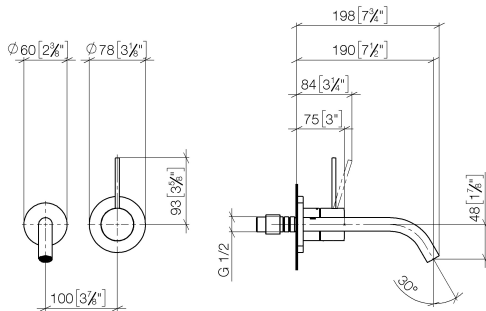

META META SLIM Wall-mounted single-lever basin mixer without pop-up waste - Dark Chrome

META

36 860 662

- 190mm projection
- fixed spout
- circular, air-enriched flow
- hole diameter spout 37 mm
- hole diameter single-lever mixer 57 mm
- rosette for spout Ø 55mm
- rosette for mixer Ø 78mm
- max. flow 5.7 l/min
- lead-free
- This product can help a building to meet requirements of Green Building Rating Systems, e.g. LEED®, BREEAM®, DGNB

36 860 662
mm [inches]

Flow rate chart

Certificates

DVGW_DW-
6512DN0435.

META META SLIM Wall-mounted single-lever basin mixer without pop-up
waste - Dark Chrome

META

36 860 662

Parts for other
finishes can be found
here: [Chrome](#)