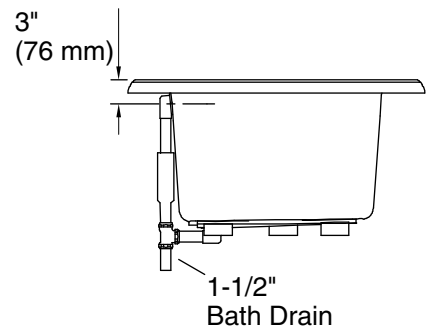

Color Code Description

	0	White
	96	Biscuit

No change in measurements if connected with drain illustrated. (K-7161-AF)

 Recommended Faucet Location

Technical Information

All product dimensions are nominal.

Drain location:	Center
Basin area, bottom:	48" x 27" (1219 mm x 686 mm)
Basin area, top:	60" x 30" (1524 mm x 762 mm)
Weight:	86 lbs (39 kg)
Minimum floor load:	43 lbs/ft ² (209.9 kg/m ²)
Water depth:	16" (406 mm)
Water capacity:	94 gal (355.8 L)
Cutout:	Drop-in, 70-1/2" x 40-1/2" (1791 mm x 1029 mm)
Minimum flat for door:	3-13/16" (97 mm)

Notes

Measure your actual product for rough-in details.

Install this product according to the installation instructions.

The hot water supply should be 70% of the capacity of the bath or greater. Installations will vary.