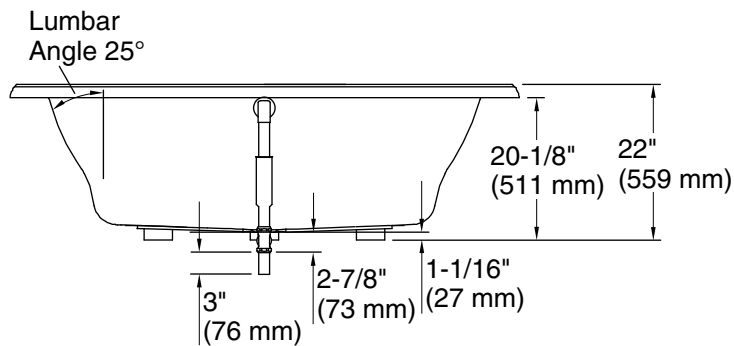

Color Code Description

	0	White
	96	Biscuit

No change in measurements if connected with drain illustrated. (K-7161-AF)

 Recommended Faucet Location

Technical Information

All product dimensions are nominal.

Drain location:	Center
Basin area, bottom:	48" x 27" (1219 mm x 686 mm)
Basin area, top:	60" x 30" (1524 mm x 762 mm)
Weight:	86 lbs (39 kg)
Minimum floor load:	43 lbs/ft ² (209.9 kg/m ²)
Water depth:	16" (406 mm)
Water capacity:	94 gal (355.8 L)
Cutout:	Drop-in, 70-1/2" x 40-1/2" (1791 mm x 1029 mm)
Minimum flat for door:	3-13/16" (97 mm)