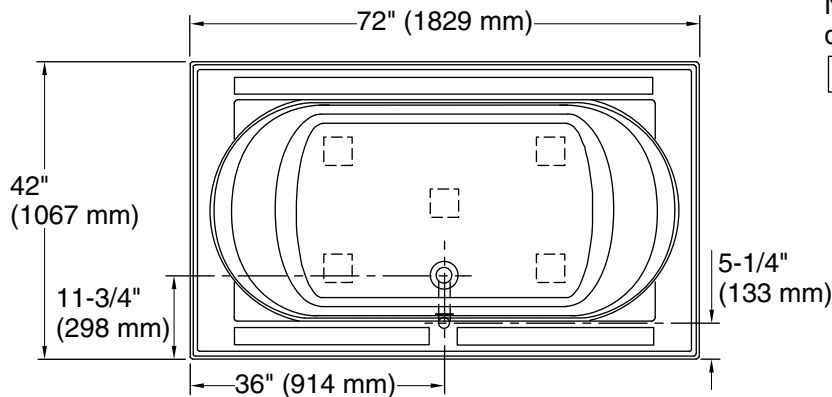

Color Code Description

	0	White
	96	Biscuit

No change in measurements if connected with drain illustrated. (K-7161-AF)

 Recommended Faucet Location

Technical Information

All product dimensions are nominal.

Drain location:	Center
Basin area, bottom:	48" x 27" (1219 mm x 686 mm)
Basin area, top:	60" x 30" (1524 mm x 762 mm)
Weight:	86 lbs (39 kg)
Minimum floor load:	43 lbs/ft ² (209.9 kg/m ²)
Water depth:	16" (406 mm)
Water capacity:	94 gal (355.8 L)
Cutout:	Drop-in, 70-1/2" x 40-1/2" (1791 mm x 1029 mm)
Minimum flat for door:	3-13/16" (97 mm)