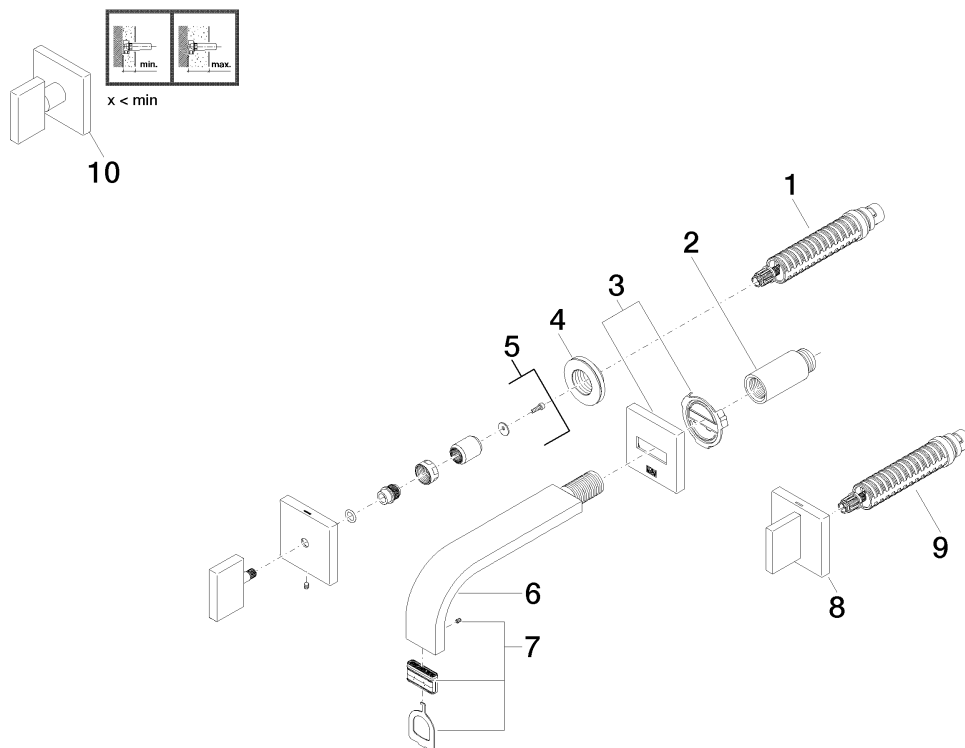

Washbasin - MEM

MEM Wall-mounted basin mixer without pop-up waste - Brushed Dark Platinum

Article number: 36 707 782-99

Washbasin - MEM

MEM Wall-mounted basin mixer without pop-up waste - Brushed Dark Platinum

Article number: 36 707 782-99

Spare parts list

Position	Quantity used	Item Number	Spare part	Delivery time (Working days)
1	1	90 90 03 156 00 90	top	2
2	1	09 24 03 081 10 90	extension	2
3	1	90 27 78 035 00-99	rosette	50
4	2	09 21 02 108 90	disc	60
5	2	90 20 78 002 07-99	handle (hot)	50
6	1	04 28 22 150 10-99	spout	50
7	1	90 29 03 109 00 90	aerator	2
8	1	90 20 78 002 06-99	handle (cold)	50
9	1	90 90 03 157 00 90	top	2
10	1	90 20 78 002 01-99	handle	50