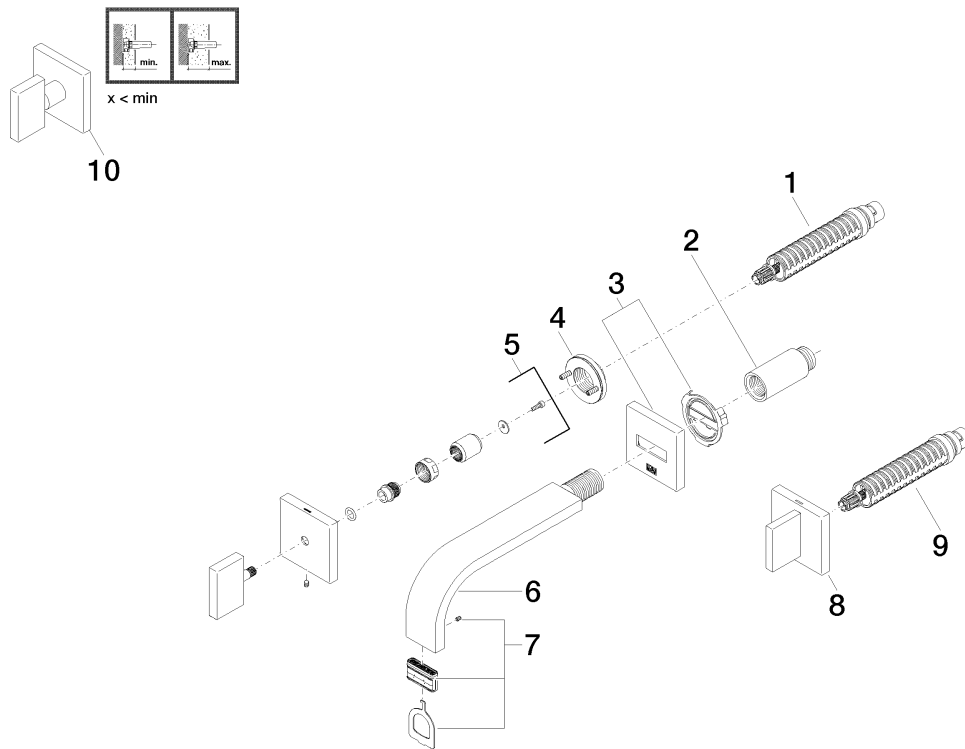

Washbasin - MEM

MEM Wall-mounted basin mixer without pop-up waste - Brushed Dark Platinum

Article number: 36 707 782-99

Washbasin - MEM

MEM Wall-mounted basin mixer without pop-up waste - Brushed Dark Platinum

Article number: 36 707 782-99

Spare parts list

Position	Quantity used	Item Number	Spare part	Delivery time (Working days)
1	1	90 90 03 156 00 90	top	2
2	1	09 24 03 081 10 90	extension	2
3	1	90 27 78 035 00-99	rosette	50
4	2	90 21 02 108 00 90	disc	2
5	1	90 20 78 002 07-99	handle (hot)	50
6	1	04 28 22 150 10-99	spout	50
7	1	90 29 03 109 00 90	aerator	2
8	1	90 20 78 002 06-99	handle (cold)	50
9	1	90 90 03 157 00 90	top	2
10	1	90 20 78 002 01-99	handle	50