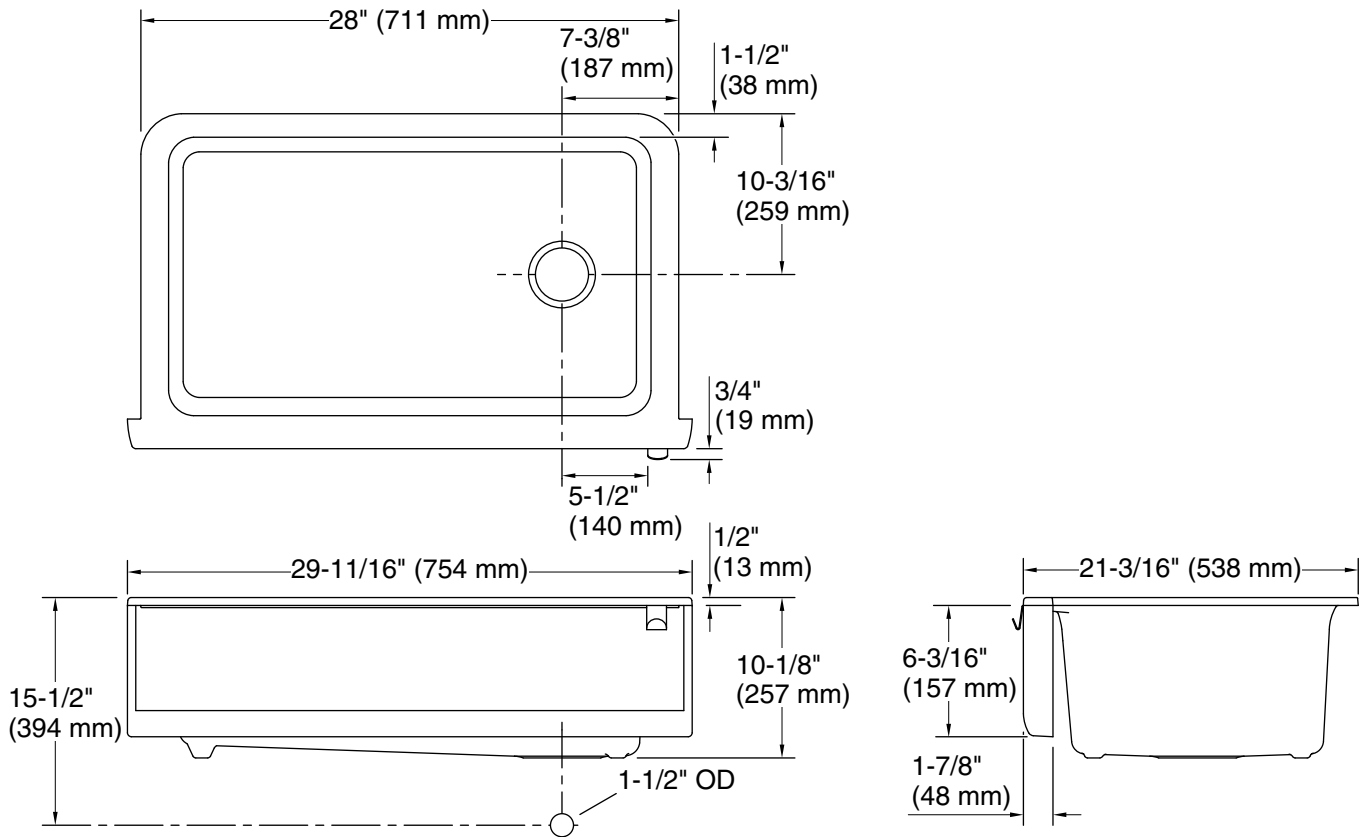

### Features

- 30" (762 mm) minimum base cabinet width
- Single bowl
- 9-1/2" (241 mm) depth provides generous workspace
- Offset drain increases workspace in the sink and storage space underneath
- Shortened apron allows sink to be used in most standard cabinetry or retrofitted to existing standard cabinetry
- Self-Trimming® apron overlaps cabinet face for easy installation and beautiful results
- Matte finish offers rich, dimensional color

## Technical Information

All product dimensions are nominal.

Min. base cabinet width: 30" (762 mm)

Bowl area (Only):  
 Length: 24-1/2" (622 mm)  
 Width: 17-5/8" (447 mm)  
 Bowl depth: 9-1/2" (241 mm)  
 Water depth: 9-1/2" (241 mm)